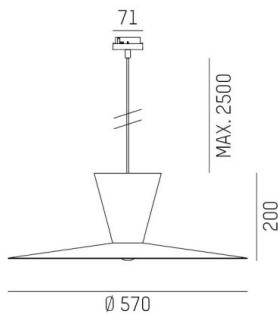

WIZARD

114-0291000658500

WIZARD L VOLARE PDI SUSPENSION WITH 2-PH VOLARE ADAPTER made of aluminium, similar to RAL 9016, aluminium shade white cooper, beam see light source, light output direct / indirect, tilting 5°, dimmability: not dimmable, cable black, fabric, adapter/ceiling base black, pendant length 2500mm, IP20 without lamp

DRAWING

LIGHT DISTRIBUTION CURVE

TECHNICAL DETAILS

Bulb type	AGL A60 7W
No. of bulb holders	1x
Socket	E27
Luminous flux [lm]	siehe Leuchtmittel
Colour temp. [K]	siehe Leuchtmittel
CRI	siehe Leuchtmittel
Optics	aluminium shade
Designer	Serge Cornelissen
Dimming	not dimmable
Light output	direct / indirect
Beam angle [°]	siehe Leuchtmittel
Voltage [V]	220-240V 50/60Hz
Material	aluminium
Length [mm]	570,1
Height [mm]	208
Pendant length [mm]	2500
Diameter [mm]	570
IP protection class	IP20
Voltage class	protection cl. I
Net weight [kg]	1,52
RAL	9016
Colour of glass/shade	white cooper
Colour adapter/ceiling base	black
Electric wire	black, fabric
EAN-Number	9010506926576