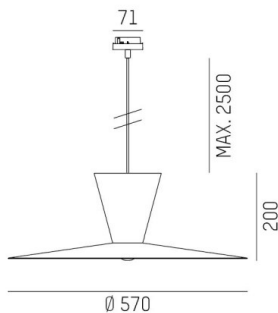

## WIZARD

114-0291000667500

WIZARD L VOLARE PDI SUSPENSION WITH 2-PH VOLARE ADAPTER made of aluminium, similar to RAL 9016, aluminium shade black gold, beam see light source, light output direct / indirect, tilting 5°, dimmability: not dimmable, cable black, fabric, adapter/ceiling base black, pendant length 2500mm, IP20 without lamp

## DRAWING

## TECHNICAL DETAILS

Bulb type	AGL A60 7W
No. of bulb holders	1x
Socket	E27
Luminous flux [lm]	siehe Leuchtmittel
Colour temp. [K]	siehe Leuchtmittel
CRI	siehe Leuchtmittel
Optics	aluminium shade
Designer	Serge Cornelissen
Dimming	not dimmable
Light output	direct / indirect
Beam angle [°]	siehe Leuchtmittel
Voltage [V]	220-240V 50/60Hz
Material	aluminium
Length [mm]	570,1
Height [mm]	208
Pendant length [mm]	2500
Diameter [mm]	570
IP protection class	IP20
Voltage class	protection cl. I
Net weight [kg]	1,52
RAL	9016
Colour of glass/shade	black gold
Colour adapter/ceiling base	black
Electric wire	black, fabric
EAN-Number	9010506734324