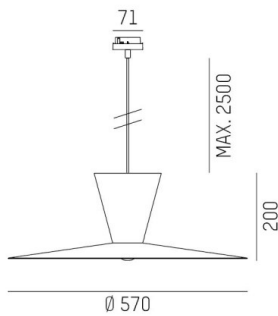

WIZARD

114-0291000668500

WIZARD L VOLARE PDI SUSPENSION WITH 2-PH VOLARE ADAPTER made of aluminium, similar to RAL 9016, aluminium shade black cooper, beam see light source, light output direct / indirect, tilting 5°, dimmability: not dimmable, cable black, fabric, adapter/ceiling base black, pendant length 2500mm, IP20 without lamp

DRAWING

LIGHT DISTRIBUTION CURVE

TECHNICAL DETAILS

Bulb type	AGL A60 7W
No. of bulb holders	1x
Socket	E27
Luminous flux [lm]	siehe Leuchtmittel
Colour temp. [K]	siehe Leuchtmittel
CRI	siehe Leuchtmittel
Optics	aluminium shade
Designer	Serge Cornelissen
Dimming	not dimmable
Light output	direct / indirect
Beam angle [°]	siehe Leuchtmittel
Voltage [V]	220-240V 50/60Hz
Material	aluminium
Length [mm]	570,1
Height [mm]	208
Pendant length [mm]	2500
Diameter [mm]	570
IP protection class	IP20
Voltage class	protection cl. I
Net weight [kg]	1,52
RAL	9016
Colour of glass/shade	black cooper
Colour adapter/ceiling base	black
Electric wire	black, fabric
EAN-Number	9010506926583