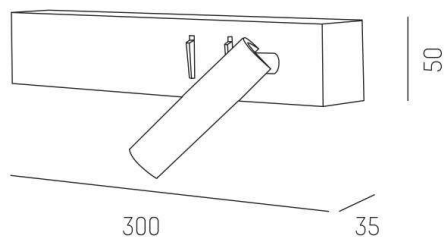

CAPI

120-40053600

CAPI RIGHT W SURFACE MOUNTED WALL LUMINAIRE black, similar to RAL 9005, tilting 350, with converter, dimmability: not dimmable, IP20

DRAWING

TECHNICAL DETAILS

System perform. [W]	7
Bulb type	LED
Luminous flux [lm]	345
Colour temp. [K]	2700K
CRI	>90
Converter	with converter
Dimming	not dimmable
Length [mm]	300
Height [mm]	85
IP protection class	IP20
Voltage class	protection cl. II
Net weight [kg]	0,75
Colour lamp	black
RAL	9005
EAN-Number	9010506309140
Lifetime [h]	L80 B10 20 000
Energy efficiency cl.	E

LIGHT DISTRIBUTION CURVE

The values are rated values. Power and luminous flux are initially subject to a tolerance of +/- 10%. Colour temperature tolerance: +/- 150 K. The values apply to an ambient temperature of 25°C unless otherwise specified.