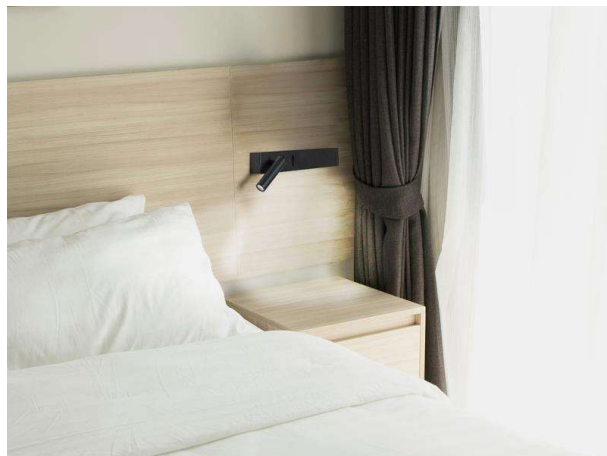

CAPI

120-40053600

CAPI RIGHT W SURFACE MOUNTED WALL LUMINAIRE black, similar to RAL 9005, tilting 350, with converter, dimmability: not dimmable, IP20

DRAWING

TECHNICAL DETAILS

System perform. [W]	7
Bulb type	LED
Luminous flux [lm]	345
Colour temp. [K]	2700K
CRI	>90
Converter	with converter
Dimming	not dimmable
Length [mm]	300
Height [mm]	85
IP protection class	IP20
Voltage class	protection cl. II
Net weight [kg]	0,75
Colour lamp	black
RAL	9005
EAN-Number	9010506309140
Lifetime [h]	L80 B10 20 000
Energy efficiency cl.	E