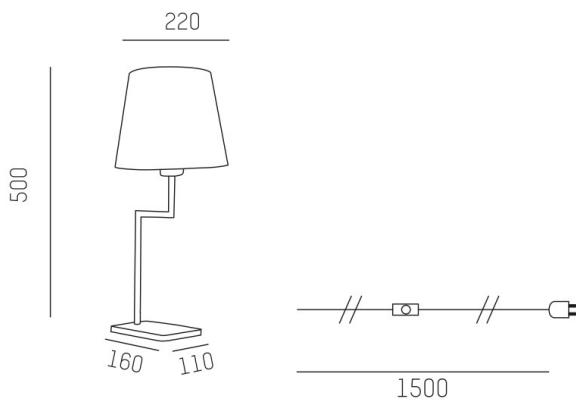

SPENC

120-50010650

SPENC T TABLE LUMINAIRE black, similar to RAL 9005/9003, decor white, light output indirect, dimmability: not dimmable, cable black, synthetic fabric, IP20 cable length 1500mm

DRAWING

TECHNICAL DETAILS

No. of bulb holders	1x
Socket	E27
Dimming	not dimmable
Light output	indirect
Height [mm]	500
Diameter [mm]	220
IP protection class	IP20
Voltage class	protection cl. II
Net weight [kg]	2,05
Colour lamp	black
RAL	9005/9003
Colour decor	white
Electric wire	black, synthetic fabric
EAN-Number	9010506308839

LIGHT DISTRIBUTION CURVE

The values are rated values. Power and luminous flux are initially subject to a tolerance of +/- 10%. Colour temperature tolerance: +/- 150 K. The values apply to an ambient temperature of 25°C unless otherwise specified.