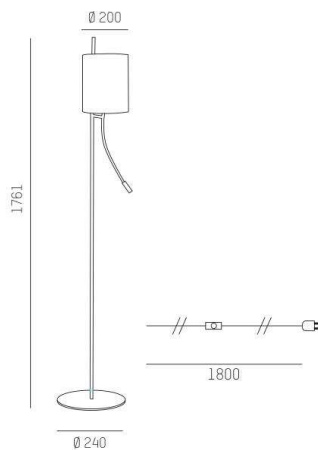

## GWENO

120-60020660

GWENO 2 F FLOOR LAMP black, similar to RAL 9005, light output direct / indirect, dimmability: not dimmable, cable black, synthetic fabric, IP20  
Cable length 1800mm

## DRAWING

## TECHNICAL DETAILS

No. of bulb holders	1x
Socket	E27
Luminous flux [lm]	190
Colour temp. [K]	2700K
CRI	>90
Dimming	not dimmable
Light output	direct / indirect
Height [mm]	1761
Diameter [mm]	200
IP protection class	IP20
Voltage class	protection cl. II
Net weight [kg]	4,00
Colour lamp	black
RAL	9005
Electric wire	black, synthetic fabric
EAN-Number	9010506308860

## LIGHT DISTRIBUTION CURVE

The values are rated values. Power and luminous flux are initially subject to a tolerance of +/- 10%. Colour temperature tolerance: +/- 150 K. The values apply to an ambient temperature of 25°C unless otherwise specified.