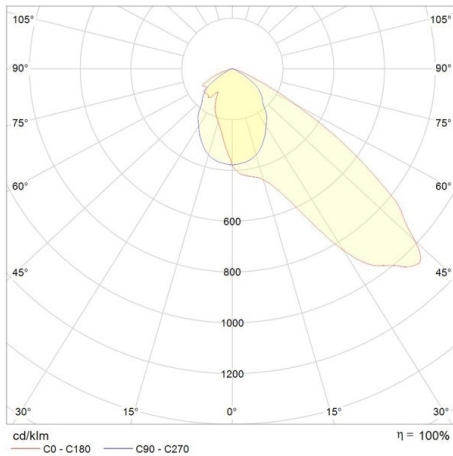

RODIO

125-41475400

RODIO ASYM LED FLOODLIGHTS made of aluminium, grey, transparent glass beam asymmetric, light output direct, tilting 90°, with converter, dimmability: not dimmable, IP66

DRAWING

TECHNICAL DETAILS

System perform. [W]	53
Bulb type	LED
Luminous flux [lm]	9679
Colour temp. [K]	4000K
CRI	>80
Optics	transparent glass
Converter	with converter
Dimming	not dimmable
Light output	direct
Beam angle [°]	asymmetrisch
Voltage [V]	220-240V 50/60Hz
Material	aluminium
Length [mm]	333
Width [mm]	80
Height [mm]	449
IP protection class	IP66
Voltage class	protection cl. II
Shock resistance	IK08
Net weight [kg]	5,99
Colour lamp	grey
EAN-Number	8012952136289
Lifetime [h]	80 000
Ambient temperature	-30° bis +50°
Energy efficiency cl.	C

LIGHT DISTRIBUTION CURVE

The values are rated values. Power and luminous flux are initially subject to a tolerance of +/- 10%. Colour temperature tolerance: +/- 150 K. The values apply to an ambient temperature of 25°C unless otherwise specified.