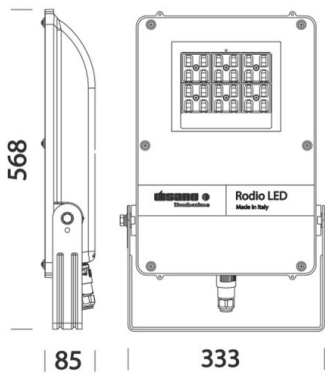

RODIO

125-41475400

RODIO ASYM LED FLOODLIGHTS made of aluminium, grey, transparent glass beam asymmetric, light output direct, tilting 90°, with converter, dimmability: not dimmable, IP66

DRAWING

TECHNICAL DETAILS

System perform. [W]	53
Bulb type	LED
Luminous flux [lm]	9679
Colour temp. [K]	4000K
CRI	>80
Optics	transparent glass
Converter	with converter
Dimming	not dimmable
Light output	direct
Beam angle [°]	asymmetrisch
Voltage [V]	220-240V 50/60Hz
Material	aluminium
Length [mm]	333
Width [mm]	80
Height [mm]	449
IP protection class	IP66
Voltage class	protection cl. II
Shock resistance	IK08
Net weight [kg]	5,99
Colour lamp	grey
EAN-Number	8012952136289
Lifetime [h]	80 000
Ambient temperature	-30° bis +50°
Energy efficiency cl.	C