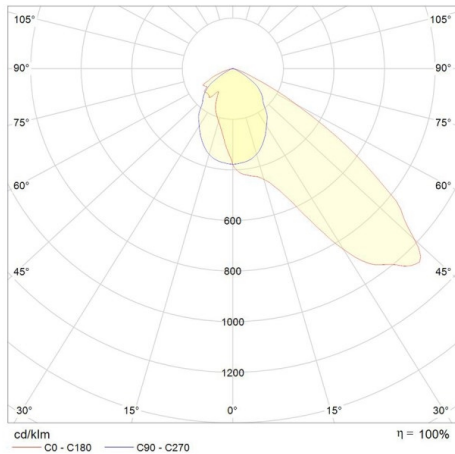

RODIO

125-41475500

RODIO ASYM LED FLOODLIGHTS made of aluminium, grey, transparent glass beam asymmetric, light output direct, tilting 90°, with converter, dimmability: not dimmable, IP66

DRAWING

TECHNICAL DETAILS

System perform. [W]	79
Bulb type	LED
Luminous flux [lm]	12968
Colour temp. [K]	4000K
CRI	>80
Optics	transparent glass
Converter	with converter
Dimming	not dimmable
Light output	direct
Beam angle [°]	asymmetrisch
Voltage [V]	220-240V 50/60Hz
Material	aluminium
Length [mm]	333
Width [mm]	80
Height [mm]	449
IP protection class	IP66
Voltage class	protection cl. II
Shock resistance	IK08
Net weight [kg]	5,99
Colour lamp	grey
EAN-Number	8012952135701
Lifetime [h]	80 000
Ambient temperature	-20° bis +40°
Energy efficiency cl.	C

LIGHT DISTRIBUTION CURVE

The values are rated values. Power and luminous flux are initially subject to a tolerance of +/- 10%. Colour temperature tolerance: +/- 150 K. The values apply to an ambient temperature of 25°C unless otherwise specified.