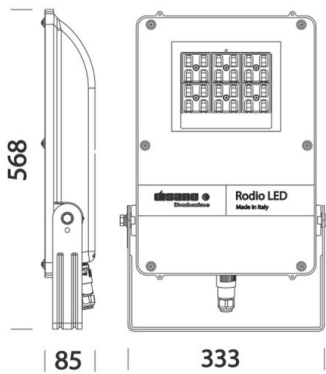

RODIO

125-41475500

RODIO ASYM LED FLOODLIGHTS made of aluminium, grey, transparent glass beam asymmetric, light output direct, tilting 90°, with converter, dimmability: not dimmable, IP66

DRAWING

TECHNICAL DETAILS

System perform. [W]	79
Bulb type	LED
Luminous flux [lm]	12968
Colour temp. [K]	4000K
CRI	>80
Optics	transparent glass
Converter	with converter
Dimming	not dimmable
Light output	direct
Beam angle [°]	asymmetrisch
Voltage [V]	220-240V 50/60Hz
Material	aluminium
Length [mm]	333
Width [mm]	80
Height [mm]	449
IP protection class	IP66
Voltage class	protection cl. II
Shock resistance	IK08
Net weight [kg]	5,99
Colour lamp	grey
EAN-Number	8012952135701
Lifetime [h]	80 000
Ambient temperature	-20° bis +40°
Energy efficiency cl.	C