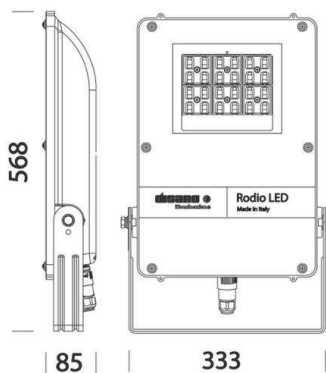

RODIO

125-41478400

RODIO SYM LED FLOODLIGHTS made of aluminium, grey, transparent glass beam symmetric, light output direct, tilting 90°, with converter, dimmability: not dimmable, IP66

DRAWING

TECHNICAL DETAILS

System perform. [W]	53
Bulb type	LED
Luminous flux [lm]	8627
Colour temp. [K]	4000K
CRI	>80
Optics	transparent glass
Converter	with converter
Dimming	not dimmable
Light output	direct
Beam angle [°]	symmetrisch
Voltage [V]	220-240V 50/60Hz
Material	aluminium
Length [mm]	333
Width [mm]	85
Height [mm]	568
IP protection class	IP66
Voltage class	protection cl. II
Shock resistance	IK08
Net weight [kg]	5,97
Colour lamp	grey
EAN-Number	8012952136265
Lifetime [h]	80 000
Energy efficiency cl.	F
No. of luminaires B16A	8

LIGHT DISTRIBUTION CURVE

The values are rated values. Power and luminous flux are initially subject to a tolerance of +/- 10%. Colour temperature tolerance: +/- 150 K. The values apply to an ambient temperature of 25°C unless otherwise specified.