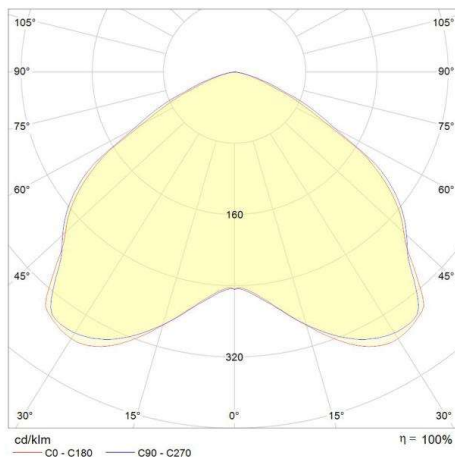

RODIO

125-41478400

RODIO SYM LED FLOODLIGHTS made of aluminium, grey, transparent glass beam symmetric, light output direct, tilting 90°, with converter, dimmability: not dimmable, IP66

DRAWING

TECHNICAL DETAILS

System perform. [W]	53
Bulb type	LED
Luminous flux [lm]	8627
Colour temp. [K]	4000K
CRI	>80
Optics	transparent glass
Converter	with converter
Dimming	not dimmable
Light output	direct
Beam angle [°]	symmetrisch
Voltage [V]	220-240V 50/60Hz
Material	aluminium
Length [mm]	333
Width [mm]	85
Height [mm]	568
IP protection class	IP66
Voltage class	protection cl. II
Shock resistance	IK08
Net weight [kg]	5,97
Colour lamp	grey
EAN-Number	8012952136265
Lifetime [h]	80 000
Energy efficiency cl.	F
No. of luminaires B16A	8

LIGHT DISTRIBUTION CURVE

The values are rated values. Power and luminous flux are initially subject to a tolerance of +/- 10%. Colour temperature tolerance: +/- 150 K. The values apply to an ambient temperature of 25°C unless otherwise specified.