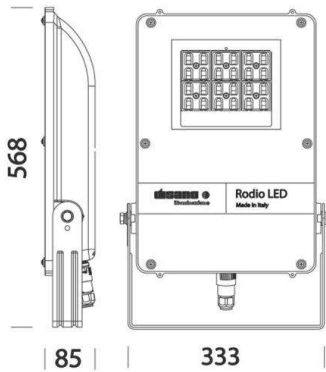

RODIO

125-41478500

RODIO SYM LED FLOODLIGHTS made of aluminium, grey, transparent glass beam symmetric, light output direct, tilting 90°, with converter, dimmability: not dimmable, IP66

DRAWING

TECHNICAL DETAILS

System perform. [W]	79
Bulb type	LED
Luminous flux [lm]	11561
Colour temp. [K]	4000K
CRI	>80
Optics	transparent glass
Converter	with converter
Dimming	not dimmable
Light output	direct
Beam angle [°]	symmetrisch
Voltage [V]	220-240V 50/60Hz
Material	aluminium
Length [mm]	333
Width [mm]	85
Height [mm]	568
IP protection class	IP66
Voltage class	protection cl. II
Shock resistance	IK08
Net weight [kg]	6,07
Colour lamp	grey
EAN-Number	8012952135794
Lifetime [h]	80 000
Energy efficiency cl.	F
No. of luminaires B16A	8

LIGHT DISTRIBUTION CURVE

The values are rated values. Power and luminous flux are initially subject to a tolerance of +/- 10%. Colour temperature tolerance: +/- 150 K. The values apply to an ambient temperature of 25°C unless otherwise specified.