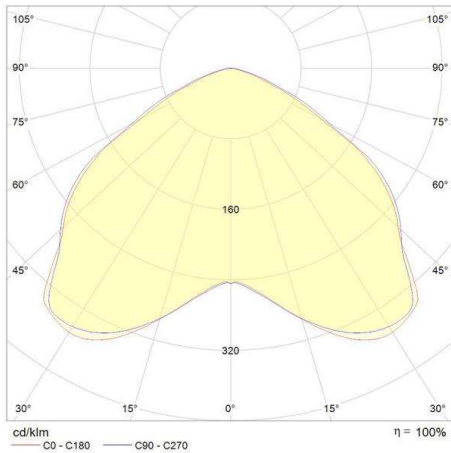

RODIO

125-41478500

RODIO SYM LED FLOODLIGHTS made of aluminium, grey, transparent glass beam symmetric, light output direct, tilting 90°, with converter, dimmability: not dimmable, IP66

DRAWING

TECHNICAL DETAILS

System perform. [W]	79
Bulb type	LED
Luminous flux [lm]	11561
Colour temp. [K]	4000K
CRI	>80
Optics	transparent glass
Converter	with converter
Dimming	not dimmable
Light output	direct
Beam angle [°]	symmetrisch
Voltage [V]	220-240V 50/60Hz
Material	aluminium
Length [mm]	333
Width [mm]	85
Height [mm]	568
IP protection class	IP66
Voltage class	protection cl. II
Shock resistance	IK08
Net weight [kg]	6,07
Colour lamp	grey
EAN-Number	8012952135794
Lifetime [h]	80 000
Energy efficiency cl.	F
No. of luminaires B16A	8

LIGHT DISTRIBUTION CURVE

The values are rated values. Power and luminous flux are initially subject to a tolerance of +/- 10%. Colour temperature tolerance: +/- 150 K. The values apply to an ambient temperature of 25°C unless otherwise specified.