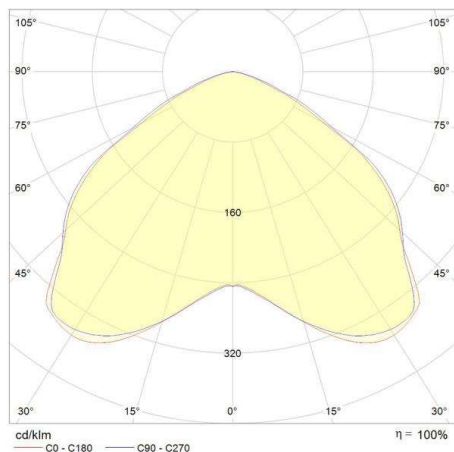

RODIO

125-41478600

RODIO SYM LED FLOODLIGHTS made of aluminium, grey, transparent glass beam symmetric, light output direct, tilting 90°, with converter, dimmability: not dimmable, IP66

DRAWING

TECHNICAL DETAILS

System perform. [W]	118
Bulb type	LED
Luminous flux [lm]	16881
Colour temp. [K]	4000K
CRI	>80
Optics	transparent glass
Converter	with converter
Dimming	not dimmable
Light output	direct
Beam angle [°]	symmetrisch
Voltage [V]	220-240V 50/60Hz
Material	aluminium
Length [mm]	333
Width [mm]	85
Height [mm]	568
IP protection class	IP66
Voltage class	protection cl. II
Shock resistance	IK08
Net weight [kg]	6,15
Colour lamp	grey
EAN-Number	8012952135800
Lifetime [h]	80 000
Energy efficiency cl.	F
No. of luminaires B16A	8

LIGHT DISTRIBUTION CURVE

The values are rated values. Power and luminous flux are initially subject to a tolerance of +/- 10%. Colour temperature tolerance: +/- 150 K. The values apply to an ambient temperature of 25°C unless otherwise specified.