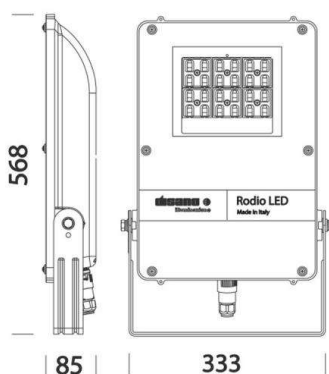

RODIO

125-41478600

RODIO SYM LED FLOODLIGHTS made of aluminium, grey, transparent glass beam symmetric, light output direct, tilting 90°, with converter, dimmability: not dimmable, IP66

DRAWING

TECHNICAL DETAILS

System perform. [W]	118
Bulb type	LED
Luminous flux [lm]	16881
Colour temp. [K]	4000K
CRI	>80
Optics	transparent glass
Converter	with converter
Dimming	not dimmable
Light output	direct
Beam angle [°]	symmetrisch
Voltage [V]	220-240V 50/60Hz
Material	aluminium
Length [mm]	333
Width [mm]	85
Height [mm]	568
IP protection class	IP66
Voltage class	protection cl. II
Shock resistance	IK08
Net weight [kg]	6,15
Colour lamp	grey
EAN-Number	8012952135800
Lifetime [h]	80 000
Energy efficiency cl.	F
No. of luminaires B16A	8

LIGHT DISTRIBUTION CURVE

The values are rated values. Power and luminous flux are initially subject to a tolerance of +/- 10%. Colour temperature tolerance: +/- 150 K. The values apply to an ambient temperature of 25°C unless otherwise specified.