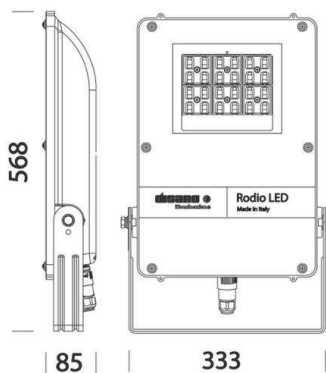

**RODIO**

**125-41478700**

RODIO SYM LED FLOODLIGHTS made of aluminium, grey, transparent glass beam symmetric, light output direct, tilting 90°, with converter, dimmability: not dimmable, IP66

**DRAWING**

**TECHNICAL DETAILS**

System perform. [W]	157
Bulb type	LED
Luminous flux [lm]	21140
Colour temp. [K]	4000K
CRI	>80
Optics	transparent glass
Converter	with converter
Dimming	not dimmable
Light output	direct
Beam angle [°]	symmetrisch
Voltage [V]	220-240V 50/60Hz
Material	aluminium
Length [mm]	333
Width [mm]	85
Height [mm]	568
IP protection class	IP66
Voltage class	protection cl. II
Shock resistance	IK08
Net weight [kg]	5,88
Colour lamp	grey
EAN-Number	8012952135817
Lifetime [h]	80 000
Energy efficiency cl.	F
No. of luminaires B16A	8

**LIGHT DISTRIBUTION CURVE**

The values are rated values. Power and luminous flux are initially subject to a tolerance of +/- 10%. Colour temperature tolerance: +/- 150 K. The values apply to an ambient temperature of 25°C unless otherwise specified.