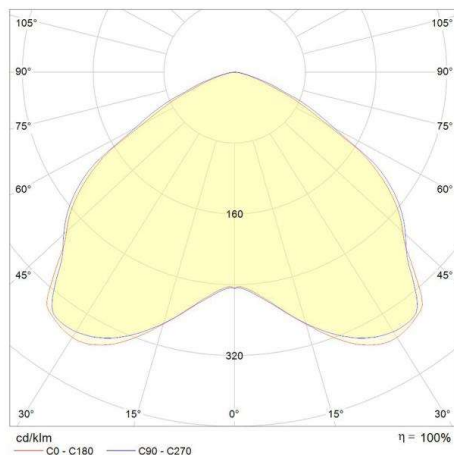

**RODIO**

**125-41478700**

RODIO SYM LED FLOODLIGHTS made of aluminium, grey, transparent glass beam symmetric, light output direct, tilting 90°, with converter, dimmability: not dimmable, IP66

**DRAWING**

**TECHNICAL DETAILS**

System perform. [W]	157
Bulb type	LED
Luminous flux [lm]	21140
Colour temp. [K]	4000K
CRI	>80
Optics	transparent glass
Converter	with converter
Dimming	not dimmable
Light output	direct
Beam angle [°]	symmetrisch
Voltage [V]	220-240V 50/60Hz
Material	aluminium
Length [mm]	333
Width [mm]	85
Height [mm]	568
IP protection class	IP66
Voltage class	protection cl. II
Shock resistance	IK08
Net weight [kg]	5,88
Colour lamp	grey
EAN-Number	8012952135817
Lifetime [h]	80 000
Energy efficiency cl.	F
No. of luminaires B16A	8

**LIGHT DISTRIBUTION CURVE**

The values are rated values. Power and luminous flux are initially subject to a tolerance of +/- 10%. Colour temperature tolerance: +/- 150 K. The values apply to an ambient temperature of 25°C unless otherwise specified.