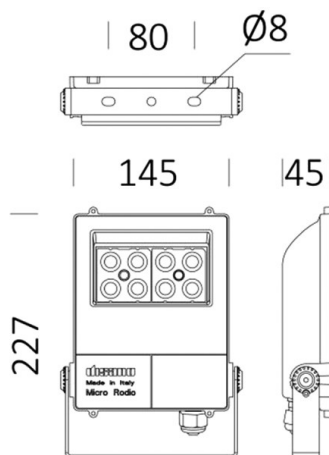

RODIO

125-41489000

MICRO RODIO SYMMETRIC WIDE FLOODLIGHTS made of aluminium, grey, transparent glass beam symmetric, light output direct, tilting 90°, with converter, dimmability: not dimmable, cable black, IP66

DRAWING

TECHNICAL DETAILS

System perform. [W]	28
Bulb type	LED
Luminous flux [lm]	3056
Colour temp. [K]	4000K
CRI	>80
Optics	transparent glass
Converter	with converter
Dimming	not dimmable
Light output	direct
Beam angle [°]	symmetrisch
Voltage [V]	220-240V 50/60Hz
Material	aluminium
Length [mm]	145
Width [mm]	45
Height [mm]	227
IP protection class	IP66
Voltage class	protection cl. I
Shock resistance	IK08
Net weight [kg]	1,17
Colour lamp	grey
Electric wire	black
EAN-Number	8012952151527
Lifetime [h]	50 000 L80 B10
Ambient temperature	-20° bis +40°
Energy efficiency cl.	C

LIGHT DISTRIBUTION CURVE

The values are rated values. Power and luminous flux are initially subject to a tolerance of +/- 10%. Colour temperature tolerance: +/- 150 K. The values apply to an ambient temperature of 25°C unless otherwise specified.