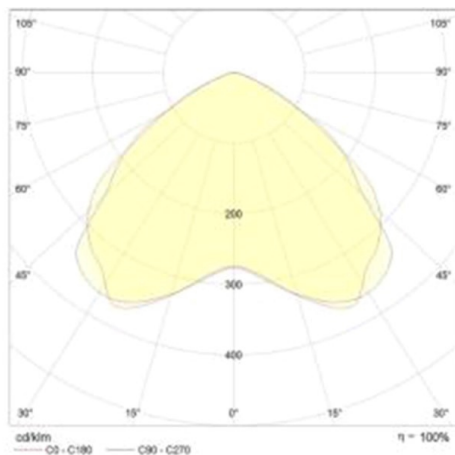

RODIO

125-41489000

MICRO RODIO SYMMETRIC WIDE FLOODLIGHTS made of aluminium, grey, transparent glass beam symmetric, light output direct, tilting 90°, with converter, dimmability: not dimmable, cable black, IP66

DRAWING

TECHNICAL DETAILS

System perform. [W]	28
Bulb type	LED
Luminous flux [lm]	3056
Colour temp. [K]	4000K
CRI	>80
Optics	transparent glass
Converter	with converter
Dimming	not dimmable
Light output	direct
Beam angle [°]	symmetrisch
Voltage [V]	220-240V 50/60Hz
Material	aluminium
Length [mm]	145
Width [mm]	45
Height [mm]	227
IP protection class	IP66
Voltage class	protection cl. I
Shock resistance	IK08
Net weight [kg]	1,17
Colour lamp	grey
Electric wire	black
EAN-Number	8012952151527
Lifetime [h]	50 000 L80 B10
Ambient temperature	-20° bis +40°
Energy efficiency cl.	C

LIGHT DISTRIBUTION CURVE

The values are rated values. Power and luminous flux are initially subject to a tolerance of +/- 10%. Colour temperature tolerance: +/- 150 K. The values apply to an ambient temperature of 25°C unless otherwise specified.