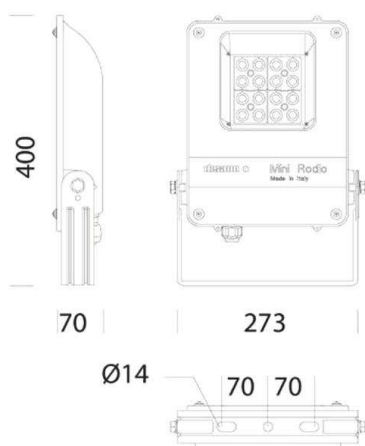

MINI RODIO

125-41491100

MINI RODIO ASYM FLOODLIGHTS made of aluminium, grey, transparent glass beam asymmetric, light output direct, tilting 90°, with converter, dimmability: not dimmable, IP66

DRAWING

LIGHT DISTRIBUTION CURVE

TECHNICAL DETAILS

System perform. [W]	73
Bulb type	LED
Luminous flux [lm]	10396
Colour temp. [K]	4000K
CRI	>80
Optics	transparent glass
Converter	with converter
Dimming	not dimmable
Light output	direct
Beam angle [°]	asymmetrisch
Voltage [V]	220-240V 50/60Hz
Material	aluminium
Length [mm]	273
Width [mm]	70
Height [mm]	400
IP protection class	IP66
Voltage class	protection cl. II
Shock resistance	IK08
Net weight [kg]	3,72
Colour lamp	grey
EAN-Number	8012952146011
Lifetime [h]	80 000
Energy efficiency cl.	F

The values are rated values. Power and luminous flux are initially subject to a tolerance of +/- 10%. Colour temperature tolerance: +/- 150 K. The values apply to an ambient temperature of 25°C unless otherwise specified.