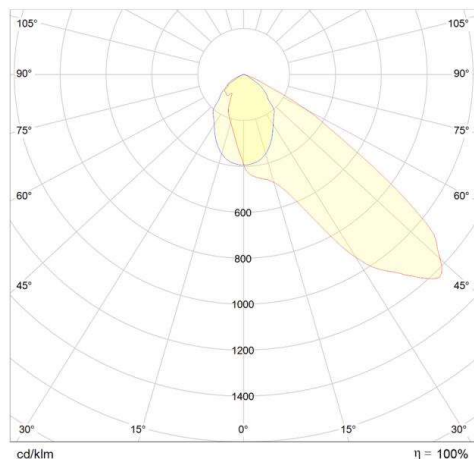

MINI RODIO

125-41491100

MINI RODIO ASYM FLOODLIGHTS made of aluminium, grey, transparent glass beam asymmetric, light output direct, tilting 90°, with converter, dimmability: not dimmable, IP66

DRAWING

LIGHT DISTRIBUTION CURVE

TECHNICAL DETAILS

System perform. [W]	73
Bulb type	LED
Luminous flux [lm]	10396
Colour temp. [K]	4000K
CRI	>80
Optics	transparent glass
Converter	with converter
Dimming	not dimmable
Light output	direct
Beam angle [°]	asymmetrisch
Voltage [V]	220-240V 50/60Hz
Material	aluminium
Length [mm]	273
Width [mm]	70
Height [mm]	400
IP protection class	IP66
Voltage class	protection cl. II
Shock resistance	IK08
Net weight [kg]	3,72
Colour lamp	grey
EAN-Number	8012952146011
Lifetime [h]	80 000
Energy efficiency cl.	F