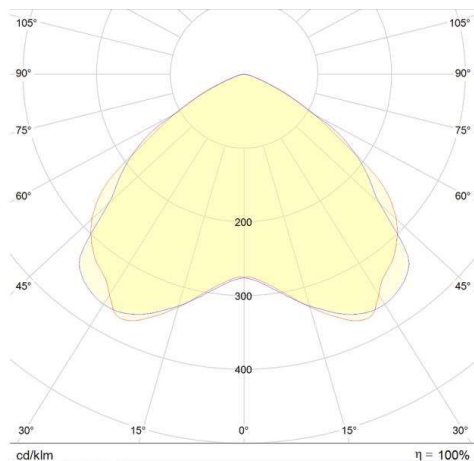

**MINI RODIO SYMMETRIC WIDE**

**125-41494000**

MINI RODIO SYM FLOODLIGHTS made of aluminium, grey, transparent glass beam symmetric, light output direct, tilting 90°, with converter, dimmability: not dimmable, IP66

**DRAWING**

**TECHNICAL DETAILS**

System perform. [W]	54
Bulb type	LED
Luminous flux [lm]	8292
Colour temp. [K]	4000K
CRI	>80
Optics	transparent glass
Converter	with converter
Dimming	not dimmable
Light output	direct
Beam angle [°]	symmetrisch
Voltage [V]	220-240V 50/60Hz
Material	aluminium
Length [mm]	273
Width [mm]	70
Height [mm]	400
IP protection class	IP66
Voltage class	protection cl. II
Shock resistance	IK08
Net weight [kg]	3,69
Colour lamp	grey
EAN-Number	8012952146103
Lifetime [h]	80 000
Energy efficiency cl.	F

**LIGHT DISTRIBUTION CURVE**

The values are rated values. Power and luminous flux are initially subject to a tolerance of +/- 10%. Colour temperature tolerance: +/- 150 K. The values apply to an ambient temperature of 25°C unless otherwise specified.