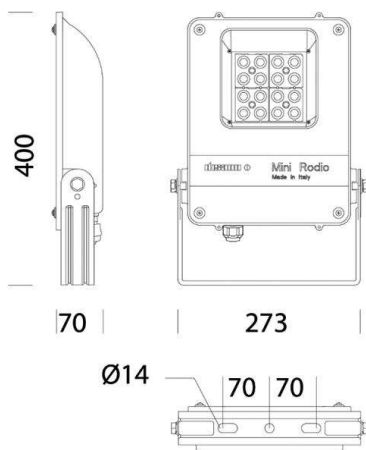

**MINI RODIO SYMMETRIC WIDE**

**125-41494000**

MINI RODIO SYM FLOODLIGHTS made of aluminium, grey, transparent glass beam symmetric, light output direct, tilting 90°, with converter, dimmability: not dimmable, IP66

**DRAWING**

**TECHNICAL DETAILS**

System perform. [W]	54
Bulb type	LED
Luminous flux [lm]	8292
Colour temp. [K]	4000K
CRI	>80
Optics	transparent glass
Converter	with converter
Dimming	not dimmable
Light output	direct
Beam angle [°]	symmetrisch
Voltage [V]	220-240V 50/60Hz
Material	aluminium
Length [mm]	273
Width [mm]	70
Height [mm]	400
IP protection class	IP66
Voltage class	protection cl. II
Shock resistance	IK08
Net weight [kg]	3,69
Colour lamp	grey
EAN-Number	8012952146103
Lifetime [h]	80 000
Energy efficiency cl.	F

**LIGHT DISTRIBUTION CURVE**

The values are rated values. Power and luminous flux are initially subject to a tolerance of +/- 10%. Colour temperature tolerance: +/- 150 K. The values apply to an ambient temperature of 25°C unless otherwise specified.