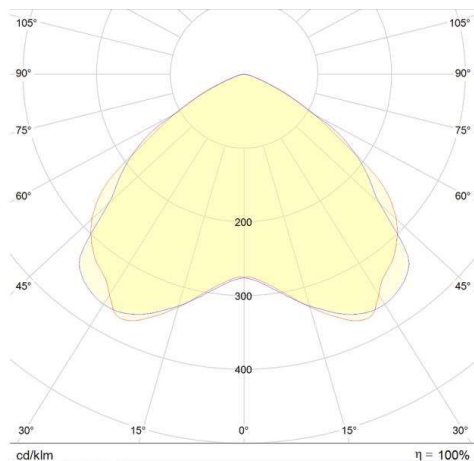

MINI RODIO SYMMETRIC WIDE

125-41494100

MINI RODIO SYM FLOODLIGHTS made of aluminium, grey, transparent glass beam symmetric, light output direct, tilting 90°, with converter, dimmability: not dimmable, IP66

DRAWING

TECHNICAL DETAILS

System perform. [W]	73
Bulb type	LED
Luminous flux [lm]	10194
Colour temp. [K]	4000K
CRI	>80
Optics	transparent glass
Converter	with converter
Dimming	not dimmable
Light output	direct
Beam angle [°]	symmetrisch
Voltage [V]	220-240V 50/60Hz
Material	aluminium
Length [mm]	273
Width [mm]	70
Height [mm]	400
IP protection class	IP66
Voltage class	protection cl. II
Shock resistance	IK08
Net weight [kg]	3,65
Colour lamp	grey
EAN-Number	8012952146110
Lifetime [h]	80 000
Energy efficiency cl.	F

LIGHT DISTRIBUTION CURVE

The values are rated values. Power and luminous flux are initially subject to a tolerance of +/- 10%. Colour temperature tolerance: +/- 150 K. The values apply to an ambient temperature of 25°C unless otherwise specified.