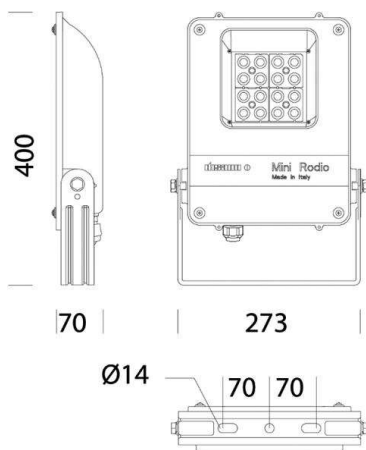

MINI RODIO SYMMETRIC WIDE

125-41494100

MINI RODIO SYM FLOODLIGHTS made of aluminium, grey, transparent glass beam symmetric, light output direct, tilting 90°, with converter, dimmability: not dimmable, IP66

DRAWING

TECHNICAL DETAILS

System perform. [W]	73
Bulb type	LED
Luminous flux [lm]	10194
Colour temp. [K]	4000K
CRI	>80
Optics	transparent glass
Converter	with converter
Dimming	not dimmable
Light output	direct
Beam angle [°]	symmetrisch
Voltage [V]	220-240V 50/60Hz
Material	aluminium
Length [mm]	273
Width [mm]	70
Height [mm]	400
IP protection class	IP66
Voltage class	protection cl. II
Shock resistance	IK08
Net weight [kg]	3,65
Colour lamp	grey
EAN-Number	8012952146110
Lifetime [h]	80 000
Energy efficiency cl.	F

LIGHT DISTRIBUTION CURVE

The values are rated values. Power and luminous flux are initially subject to a tolerance of +/- 10%. Colour temperature tolerance: +/- 150 K. The values apply to an ambient temperature of 25°C unless otherwise specified.