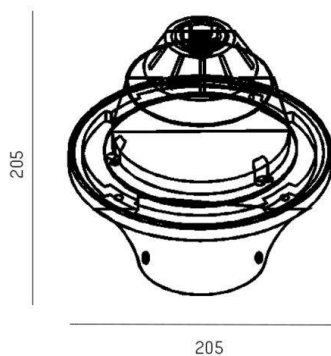

GLOBO GLOBI

125-42625900

DRAWING

TECHNICAL DETAILS

Bulb type	AGL A60 ECO 77W
No. of bulb holders	1x
Socket	E27
Voltage [V]	220-240V 50/60Hz
Material	aluminium

Height [mm]	205
Diameter [mm]	213
IP protection class	IP65
Voltage class	protection cl. II
Shock resistance	IK08
Net weight [kg]	1,24

Color lamp	graphite
Glass color	white
EAN-Number	8012952395969

LIGHT DISTRIBUTION CURVE

The values are rated values. Power and luminous flux are initially subject to a tolerance of +/- 10%. Colour temperature tolerance: +/- 150 K. The values apply to an ambient temperature of 25°C unless otherwise specified.