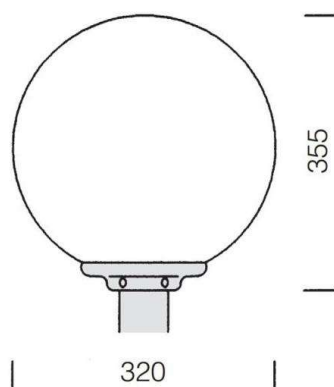

**GLOBI**

125-42670500

GLOBI E27 POLE LUMINAIRE made of synthetic, black, polycarbonate cover satined, IP65 without lamp

**DRAWING**

**TECHNICAL DETAILS**

Bulb type	AGL A60 9W
No. of bulb holders	1x
Socket	E27
Optics	polycarbonate cover
Dimming	not dimmable
Voltage [V]	220-240V 50/60Hz
Material	synthetic
Height [mm]	355
Diameter [mm]	320
IP protection class	IP65
Voltage class	protection cl. II
Shock resistance	IK08
Net weight [kg]	1,10
Colour lamp	black
Colour of glass/shade	satined
EAN-Number	8012952242324

**LIGHT DISTRIBUTION CURVE**

The values are rated values. Power and luminous flux are initially subject to a tolerance of +/- 10%. Colour temperature tolerance: +/- 150 K. The values apply to an ambient temperature of 25°C unless otherwise specified.