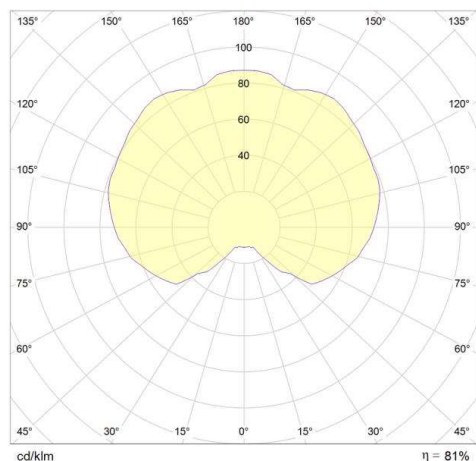

**GLOBI**

125-42670500

GLOBI E27 POLE LUMINAIRE made of synthetic, black, polycarbonate cover satined, IP65 without lamp

**DRAWING**

**TECHNICAL DETAILS**

Bulb type	AGL A60 9W
No. of bulb holders	1x
Socket	E27
Optics	polycarbonate cover
Dimming	not dimmable
Voltage [V]	220-240V 50/60Hz
Material	synthetic
Height [mm]	355
Diameter [mm]	320
IP protection class	IP65
Voltage class	protection cl. II
Shock resistance	IK08
Net weight [kg]	1,10
Colour lamp	black
Colour of glass/shade	satined
EAN-Number	8012952242324

**LIGHT DISTRIBUTION CURVE**

The values are rated values. Power and luminous flux are initially subject to a tolerance of +/- 10%. Colour temperature tolerance: +/- 150 K. The values apply to an ambient temperature of 25°C unless otherwise specified.