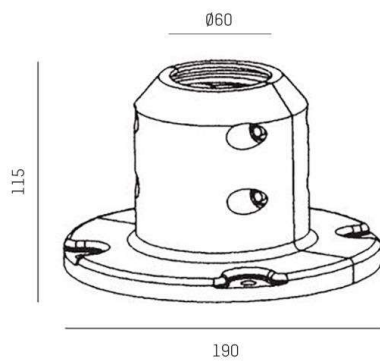

## DRAWING

## TECHNICAL DETAILS

Material	synthetic
Height [mm]	115
Diameter [mm]	190
Net weight [kg]	0,59
Color lamp	black
EAN-Number	8012952387780

## LIGHT DISTRIBUTION CURVE

The values are rated values. Power and luminous flux are initially subject to a tolerance of +/- 10%. Colour temperature tolerance: +/- 150 K. The values apply to an ambient temperature of 25°C unless otherwise specified.