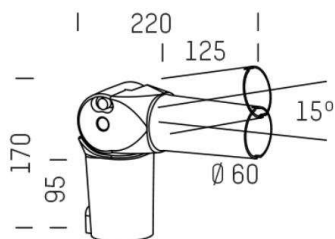

ZUBEHÖR

125-99138500

DRAWING

TECHNICAL DETAILS

Material	steel
Length [mm]	220
Height [mm]	170
Diameter [mm]	60
IP protection class	IP65
Net weight [kg]	1,17
Colour lamp	grey
EAN-Number	8012952053609

LIGHT DISTRIBUTION CURVE

The values are rated values. Power and luminous flux are initially subject to a tolerance of +/- 10%. Colour temperature tolerance: +/- 150 K. The values apply to an ambient temperature of 25°C unless otherwise specified.