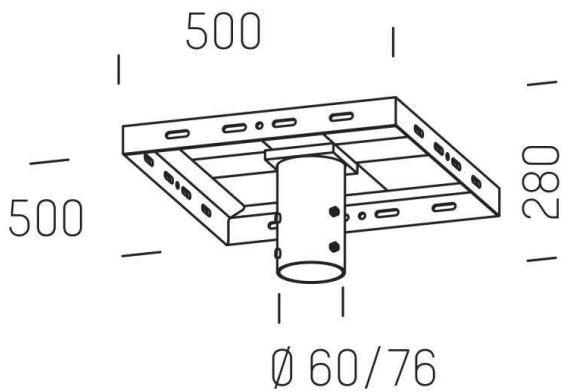

RODIO

125-99809700

DRAWING

TECHNICAL DETAILS

Material	aluminium
Length [mm]	500
Width [mm]	500
Height [mm]	280
Diameter [mm]	60-76
IP protection class	IP66
Net weight [kg]	10,00
Colour lamp	galvanised
EAN-Number	8012952071900

LIGHT DISTRIBUTION CURVE

The values are rated values. Power and luminous flux are initially subject to a tolerance of +/- 10%. Colour temperature tolerance: +/- 150 K. The values apply to an ambient temperature of 25°C unless otherwise specified.