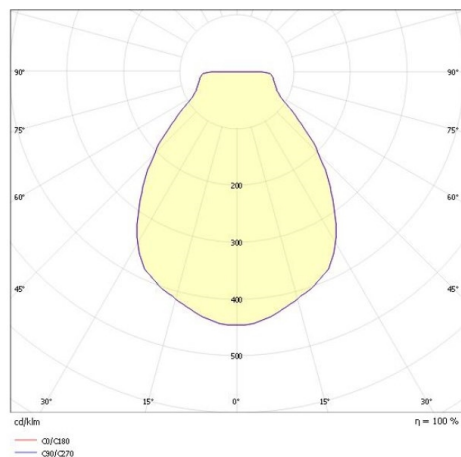

EEDEN M

135-9005966t

EEDEN M F 2 FLOOR LAMP made of aluminium, black, similar to RAL 9005, satined white, accessoire: ground spike, light output direct, battery, dimmability: 3 Step Touch Dim, IP65 11h battery life at 100% luminosity

DRAWING

TECHNICAL DETAILS

System perform. [W]	3,5
Bulb type	LED
Luminous flux [lm]	140
Colour temp. [K]	3000K
CRI	>80
Designer	Serge Cornelissen
Converter	battery
Light output	direct
Voltage [V]	220-240V 50/60Hz
Material	aluminium
Length [mm]	210
Height [mm]	1540
Diameter [mm]	210
IP protection class	IP65
Voltage class	protection cl. III
Net weight [kg]	1,30
Colour lamp	black
RAL	9005
Colour of glass/shade	satined white
EAN-Number	9010506463910
Lifetime [h]	25 000
Energy efficiency cl.	F

LIGHT DISTRIBUTION CURVE

The values are rated values. Power and luminous flux are initially subject to a tolerance of +/- 10%. Colour temperature tolerance: +/- 150 K. The values apply to an ambient temperature of 25°C unless otherwise specified.