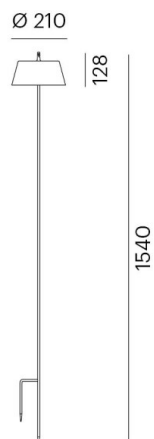

EEDEN M

135-9005966t

EEDEN M F 2 FLOOR LAMP made of aluminium, black, similar to RAL 9005, satined white, accessoire: ground spike, light output direct, battery, dimmability: 3 Step Touch Dim, IP65 11h battery life at 100% luminosity

DRAWING

TECHNICAL DETAILS

System perform. [W]	3,5
Bulb type	LED
Luminous flux [lm]	140
Colour temp. [K]	3000K
CRI	>80
Designer	Serge Cornelissen
Converter	battery
Light output	direct
Voltage [V]	220-240V 50/60Hz
Material	aluminium
Length [mm]	210
Height [mm]	1540
Diameter [mm]	210
IP protection class	IP65
Voltage class	protection cl. III
Net weight [kg]	1,30
Colour lamp	black
RAL	9005
Colour of glass/shade	satined white
EAN-Number	9010506463910
Lifetime [h]	25 000
Energy efficiency cl.	F

LIGHT DISTRIBUTION CURVE

The values are rated values. Power and luminous flux are initially subject to a tolerance of +/- 10%. Colour temperature tolerance: +/- 150 K. The values apply to an ambient temperature of 25°C unless otherwise specified.