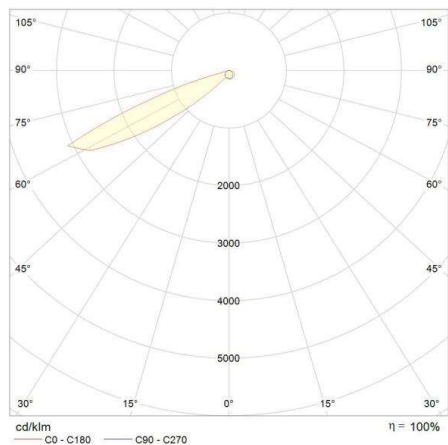

INVISIBLI XGR

140-xgr1024

INVISIBLI XGR WALL LED RECESSED SPOTLIGHT made of gypsum, gypsum, white, light output direct, without converter, max. 350mA, IP20

DRAWING

TECHNICAL DETAILS

System perform. [W]	1
Bulb type	LED
Luminous flux [lm]	115
Current sec. [mA]	350
Colour temp. [K]	3000K
CRI	>80
Converter	without converter
Light output	direct
Material	gypsum
Length [mm]	165
Width [mm]	100
Height [mm]	165
Ceiling cutout [mm]	110x175
Recess depth [mm]	55
IP protection class	IP20
Voltage class	protection cl. III
Net weight [kg]	0,49
Color lamp	gypsum
Glass color	white
EAN-Number	8033229165108
Lifetime [h]	50 000

LIGHT DISTRIBUTION CURVE

The values are rated values. Power and luminous flux are initially subject to a tolerance of +/- 10%. Colour temperature tolerance: +/- 150 K. The values apply to an ambient temperature of 25°C unless otherwise specified.