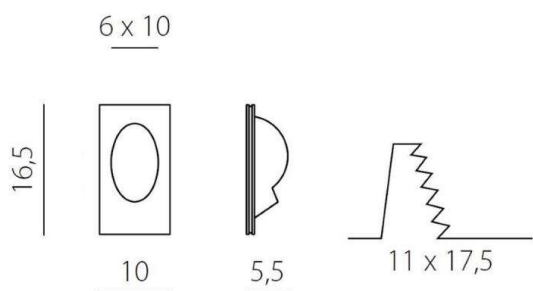

INVISIBLI XGR

140-xgr1024

INVISIBLI XGR WALL LED RECESSED SPOTLIGHT made of gypsum, gypsum, white, light output direct, without converter, max. 350mA, IP20

DRAWING

TECHNICAL DETAILS

System perform. [W]	1
Bulb type	LED
Luminous flux [lm]	115
Current sec. [mA]	350
Colour temp. [K]	3000K
CRI	>80
Converter	without converter
Light output	direct
Material	gypsum
Length [mm]	165
Width [mm]	100
Height [mm]	165
Ceiling cutout [mm]	110x175
Recess depth [mm]	55
IP protection class	IP20
Voltage class	protection cl. III
Net weight [kg]	0,49
Color lamp	gypsum
Glass color	white
EAN-Number	8033229165108
Lifetime [h]	50 000

LIGHT DISTRIBUTION CURVE

The values are rated values. Power and luminous flux are initially subject to a tolerance of +/- 10%. Colour temperature tolerance: +/- 150 K. The values apply to an ambient temperature of 25°C unless otherwise specified.