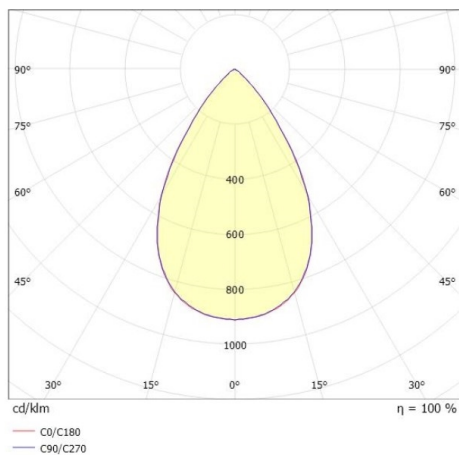

VARIDO 2

149-001020213040

VARIDO 2 DARK TRACK TRACK SPOTLIGHT WITH 3 PH ADAPTER made of steel sheet, grey matt, similar to RAL 9004, Lens optics with vacuum deposited Dark reflector beam 66°, light output direct, UGR <19, swiveling 350°, with converter, max. 850mA, dimmability: not dimmable, adapter/ceiling base grey, IP20

DRAWING

TECHNICAL DETAILS

System perform. [W]	32
Bulb type	LED
Luminous flux [lm]	3700
Current sec. [mA]	850
Colour temp. [K]	2700K
CRI	>80
UGR	<19
Optics	Lens optics with vacuum deposited Dark reflector
Designer	INHOUSE
Converter	with converter
Dimming	not dimmable
Light output	direct
Beam angle [°]	66°
Voltage [V]	220-240V 50/60Hz
Material	steel sheet
Length [mm]	844
Width [mm]	54
Height [mm]	24
IP protection class	IP20
Voltage class	protection cl. II
Net weight [kg]	1,50
Colour lamp	grey matt
RAL	9004
Colour adapter/ceiling base	grey
EAN-Number	9010506111903
Lifetime [h]	L80 B10 50 000
Energy efficiency cl.	C
No. of luminaires B16A	50

LIGHT DISTRIBUTION CURVE

The values are rated values. Power and luminous flux are initially subject to a tolerance of +/- 10%. Colour temperature tolerance: +/- 150 K. The values apply to an ambient temperature of 25°C unless otherwise specified.