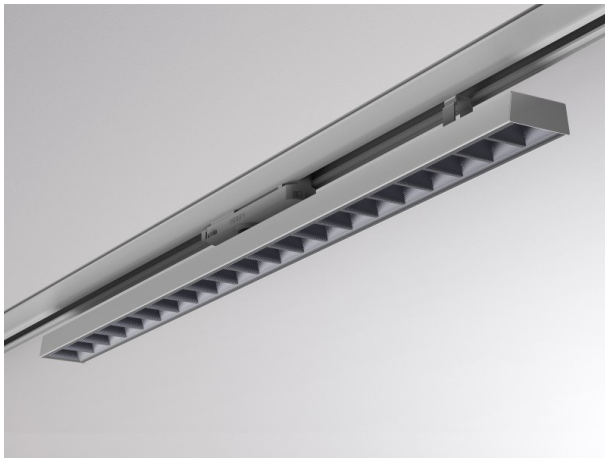

VARIDO 2

149-001020213040

VARIDO 2 DARK TRACK TRACK SPOTLIGHT WITH 3 PH ADAPTER made of steel sheet, grey matt, similar to RAL 9004, Lens optics with vacuum deposited Dark reflector beam 66°, light output direct, UGR <19, swiveling 350°, with converter, max. 850mA, dimmability: not dimmable, adapter/ceiling base grey, IP20

DRAWING

TECHNICAL DETAILS

System perform. [W]	32
Bulb type	LED
Luminous flux [lm]	3700
Current sec. [mA]	850
Colour temp. [K]	2700K
CRI	>80
UGR	<19
Optics	Lens optics with vacuum deposited Dark reflector
Designer	INHOUSE
Converter	with converter
Dimming	not dimmable
Light output	direct
Beam angle [°]	66°
Voltage [V]	220-240V 50/60Hz
Material	steel sheet
Length [mm]	844
Width [mm]	54
Height [mm]	24
IP protection class	IP20
Voltage class	protection cl. II
Net weight [kg]	1,50
Colour lamp	grey matt
RAL	9004
Colour adapter/ceiling base	grey
EAN-Number	9010506111903
Lifetime [h]	L80 B10 50 000
Energy efficiency cl.	C
No. of luminaires B16A	50