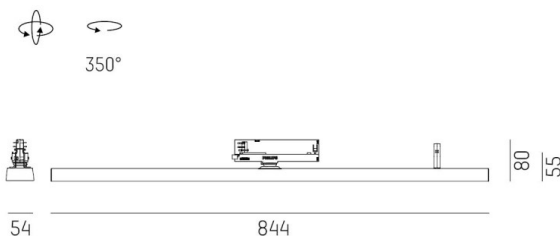

VARIDO 2

149-001020213040

VARIDO 2 DARK TRACK TRACK SPOTLIGHT WITH 3 PH ADAPTER made of steel sheet, grey matt, similar to RAL 9004, Lens optics with vacuum deposited Dark reflector beam 66°, light output direct, UGR <19, swiveling 350°, with converter, max. 850mA, dimmability: not dimmable, adapter/ceiling base grey, IP20

DRAWING

TECHNICAL DETAILS

System perform. [W]	32
Bulb type	LED
Luminous flux [lm]	3700
Current sec. [mA]	850
Colour temp. [K]	2700K
CRI	>80
UGR	<19
Optics	Lens optics with vacuum deposited Dark reflector
Designer	INHOUSE
Converter	with converter
Dimming	not dimmable
Light output	direct
Beam angle [°]	66°
Voltage [V]	220-240V 50/60Hz
Material	steel sheet
Length [mm]	844
Width [mm]	54
Height [mm]	24
IP protection class	IP20
Voltage class	protection cl. II
Net weight [kg]	1,50
Colour lamp	grey matt
RAL	9004
Colour adapter/ceiling base	grey
EAN-Number	9010506111903
Lifetime [h]	L80 B10 50 000
Energy efficiency cl.	C
No. of luminaires B16A	50

LIGHT DISTRIBUTION CURVE

The values are rated values. Power and luminous flux are initially subject to a tolerance of +/- 10%. Colour temperature tolerance: +/- 150 K. The values apply to an ambient temperature of 25°C unless otherwise specified.