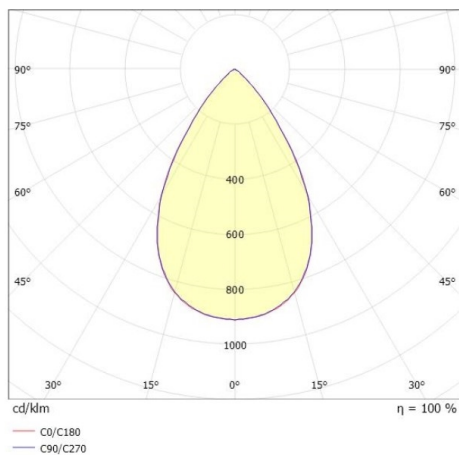

VARIDO 2

149-00102021304b

VARIDO 2 DARK TRACK TRACK SPOTLIGHT WITH 3 PH ADAPTER made of steel sheet, grey matt, similar to RAL 9004, Lens optics with vacuum deposited Dark reflector beam 66°, light output direct, UGR <19, swiveling 350°, with converter, max. 850mA, dimmability: Smart bluetooth, adapter/ceiling base grey, IP20

DRAWING

TECHNICAL DETAILS

System perform. [W]	32
Bulb type	LED
Luminous flux [lm]	3700
Current sec. [mA]	850
Colour temp. [K]	2700K
CRI	>80
UGR	<19
Optics	Lens optics with vacuum deposited Dark reflector
Designer	INHOUSE
Converter	with converter
Light output	direct
Beam angle [°]	66°
Voltage [V]	220-240V 50/60Hz
Material	steel sheet
Length [mm]	844
Width [mm]	54
Height [mm]	24
IP protection class	IP20
Voltage class	protection cl. II
Net weight [kg]	1,59
Colour lamp	grey matt
RAL	9004
Colour adapter/ceiling base	grey
EAN-Number	9010506111965
Lifetime [h]	L80 B10 50 000
Energy efficiency cl.	C
No. of luminaires B16A	50

LIGHT DISTRIBUTION CURVE

The values are rated values. Power and luminous flux are initially subject to a tolerance of +/- 10%. Colour temperature tolerance: +/- 150 K. The values apply to an ambient temperature of 25°C unless otherwise specified.