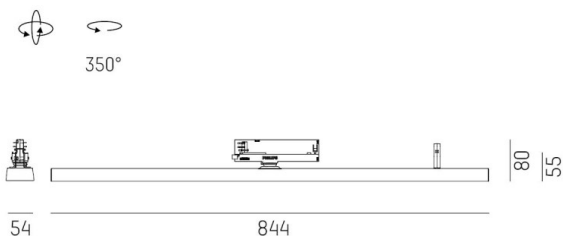

VARIDO 2

149-00102021304b

VARIDO 2 DARK TRACK TRACK SPOTLIGHT WITH 3 PH ADAPTER made of steel sheet, grey matt, similar to RAL 9004, Lens optics with vacuum deposited Dark reflector beam 66°, light output direct, UGR <19, swiveling 350°, with converter, max. 850mA, dimmability: Smart bluetooth, adapter/ceiling base grey, IP20

DRAWING

TECHNICAL DETAILS

System perform. [W]	32
Bulb type	LED
Luminous flux [lm]	3700
Current sec. [mA]	850
Colour temp. [K]	2700K
CRI	>80
UGR	<19
Optics	Lens optics with vacuum deposited Dark reflector
Designer	INHOUSE
Converter	with converter
Light output	direct
Beam angle [°]	66°
Voltage [V]	220-240V 50/60Hz
Material	steel sheet
Length [mm]	844
Width [mm]	54
Height [mm]	24
IP protection class	IP20
Voltage class	protection cl. II
Net weight [kg]	1,59
Colour lamp	grey matt
RAL	9004
Colour adapter/ceiling base	grey
EAN-Number	9010506111965
Lifetime [h]	L80 B10 50 000
Energy efficiency cl.	C
No. of luminaires B16A	50

LIGHT DISTRIBUTION CURVE

The values are rated values. Power and luminous flux are initially subject to a tolerance of +/- 10%. Colour temperature tolerance: +/- 150 K. The values apply to an ambient temperature of 25°C unless otherwise specified.