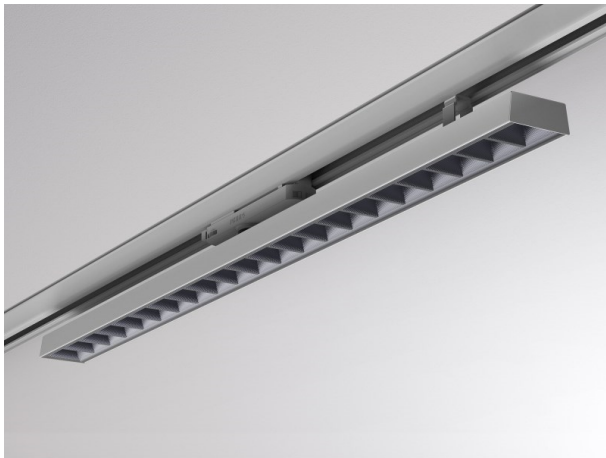

VARIDO 2

149-00102021304b

VARIDO 2 DARK TRACK TRACK SPOTLIGHT WITH 3 PH ADAPTER made of steel sheet, grey matt, similar to RAL 9004, Lens optics with vacuum deposited Dark reflector beam 66°, light output direct, UGR <19, swiveling 350°, with converter, max. 850mA, dimmability: Smart bluetooth, adapter/ceiling base grey, IP20

DRAWING

TECHNICAL DETAILS

System perform. [W]	32
Bulb type	LED
Luminous flux [lm]	3700
Current sec. [mA]	850
Colour temp. [K]	2700K
CRI	>80
UGR	<19
Optics	Lens optics with vacuum deposited Dark reflector
Designer	INHOUSE
Converter	with converter
Light output	direct
Beam angle [°]	66°
Voltage [V]	220-240V 50/60Hz
Material	steel sheet
Length [mm]	844
Width [mm]	54
Height [mm]	24
IP protection class	IP20
Voltage class	protection cl. II
Net weight [kg]	1,59
Colour lamp	grey matt
RAL	9004
Colour adapter/ceiling base	grey
EAN-Number	9010506111965
Lifetime [h]	L80 B10 50 000
Energy efficiency cl.	C
No. of luminaires B16A	50