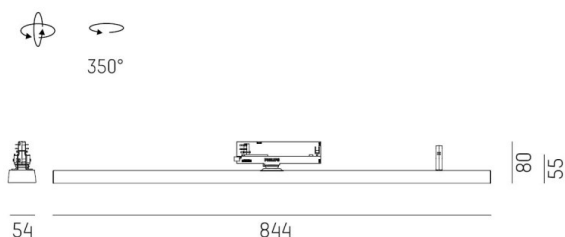

VARIDO 2

149-00102021304p

VARIDO 2 DARK TRACK TRACK SPOTLIGHT WITH 3 PH ADAPTER made of steel sheet, grey matt, similar to RAL 9004, Lens optics with vacuum deposited Dark reflector beam 66°, light output direct, UGR <19, swiveling 350°, with converter, max. 850mA, dimmability: Pulse-DALI, adapter/ceiling base grey, IP20

DRAWING

TECHNICAL DETAILS

System perform. [W]	32
Bulb type	LED
Luminous flux [lm]	3700
Current sec. [mA]	850
Colour temp. [K]	2700K
CRI	>80
UGR	<19
Optics	Lens optics with vacuum deposited Dark reflector
Designer	INHOUSE
Converter	with converter
Light output	direct
Beam angle [°]	66°
Voltage [V]	220-240V 50/60Hz
Material	steel sheet
Length [mm]	844
Width [mm]	54
Height [mm]	24
IP protection class	IP20
Voltage class	protection cl. II
Net weight [kg]	1,54
Colour lamp	grey matt
RAL	9004
Colour adapter/ceiling base	grey
EAN-Number	9010506111934
Lifetime [h]	L80 B10 50 000
Energy efficiency cl.	C
No. of luminaires B16A	50

LIGHT DISTRIBUTION CURVE

The values are rated values. Power and luminous flux are initially subject to a tolerance of +/- 10%. Colour temperature tolerance: +/- 150 K. The values apply to an ambient temperature of 25°C unless otherwise specified.