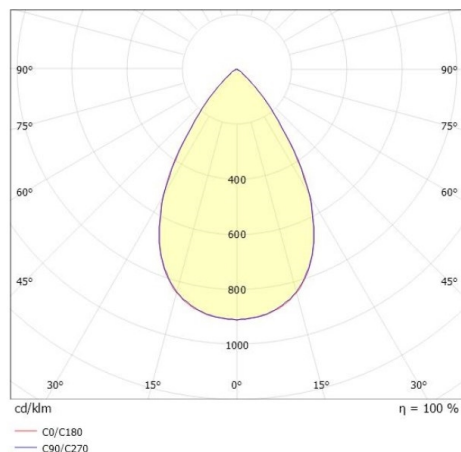

VARIDO 2

149-00102021304p

VARIDO 2 DARK TRACK TRACK SPOTLIGHT WITH 3 PH ADAPTER made of steel sheet, grey matt, similar to RAL 9004, Lens optics with vacuum deposited Dark reflector beam 66°, light output direct, UGR <19, swiveling 350°, with converter, max. 850mA, dimmability: Pulse-DALI, adapter/ceiling base grey, IP20

DRAWING

TECHNICAL DETAILS

System perform. [W]	32
Bulb type	LED
Luminous flux [lm]	3700
Current sec. [mA]	850
Colour temp. [K]	2700K
CRI	>80
UGR	<19
Optics	Lens optics with vacuum deposited Dark reflector
Designer	INHOUSE
Converter	with converter
Light output	direct
Beam angle [°]	66°
Voltage [V]	220-240V 50/60Hz
Material	steel sheet
Length [mm]	844
Width [mm]	54
Height [mm]	24
IP protection class	IP20
Voltage class	protection cl. II
Net weight [kg]	1,54
Colour lamp	grey matt
RAL	9004
Colour adapter/ceiling base	grey
EAN-Number	9010506111934
Lifetime [h]	L80 B10 50 000
Energy efficiency cl.	C
No. of luminaires B16A	50

LIGHT DISTRIBUTION CURVE

The values are rated values. Power and luminous flux are initially subject to a tolerance of +/- 10%. Colour temperature tolerance: +/- 150 K. The values apply to an ambient temperature of 25°C unless otherwise specified.