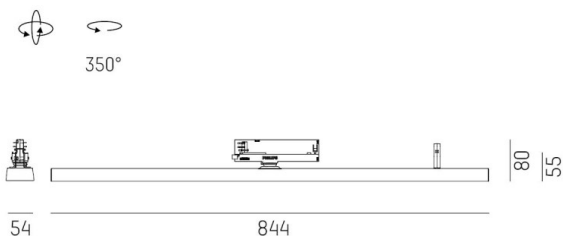

VARIDO 2

149-001020213050

VARIDO 2 DARK TRACK TRACK SPOTLIGHT WITH 3 PH ADAPTER made of steel sheet, white, similar to RAL 9016, Lens optics with vacuum deposited Dark reflector beam 66°, light output direct, UGR <19, swiveling 350°, with converter, max. 850mA, dimmability: not dimmable, adapter/ceiling base white, IP20

DRAWING

TECHNICAL DETAILS

System perform. [W]	32
Bulb type	LED
Luminous flux [lm]	3700
Current sec. [mA]	850
Colour temp. [K]	2700K
CRI	>80
UGR	<19
Optics	Lens optics with vacuum deposited Dark reflector
Designer	INHOUSE
Converter	with converter
Dimming	not dimmable
Light output	direct
Beam angle [°]	66°
Voltage [V]	220-240V 50/60Hz
Material	steel sheet
Length [mm]	844
Width [mm]	54
Height [mm]	24
IP protection class	IP20
Voltage class	protection cl. II
Net weight [kg]	1,49
Colour lamp	white
RAL	9016
Colour adapter/ceiling base	white
EAN-Number	9010506111897
Lifetime [h]	L80 B10 50 000
Energy efficiency cl.	C
No. of luminaires B16A	36

LIGHT DISTRIBUTION CURVE

The values are rated values. Power and luminous flux are initially subject to a tolerance of +/- 10%. Colour temperature tolerance: +/- 150 K. The values apply to an ambient temperature of 25°C unless otherwise specified.