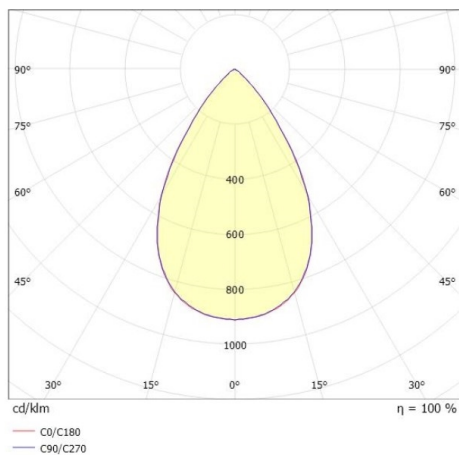

VARIDO 2

149-001020213050

VARIDO 2 DARK TRACK TRACK SPOTLIGHT WITH 3 PH ADAPTER made of steel sheet, white, similar to RAL 9016, Lens optics with vacuum deposited Dark reflector beam 66°, light output direct, UGR <19, swiveling 350°, with converter, max. 850mA, dimmability: not dimmable, adapter/ceiling base white, IP20

DRAWING

TECHNICAL DETAILS

System perform. [W]	32
Bulb type	LED
Luminous flux [lm]	3700
Current sec. [mA]	850
Colour temp. [K]	2700K
CRI	>80
UGR	<19
Optics	Lens optics with vacuum deposited Dark reflector
Designer	INHOUSE
Converter	with converter
Dimming	not dimmable
Light output	direct
Beam angle [°]	66°
Voltage [V]	220-240V 50/60Hz
Material	steel sheet
Length [mm]	844
Width [mm]	54
Height [mm]	24
IP protection class	IP20
Voltage class	protection cl. II
Net weight [kg]	1,49
Colour lamp	white
RAL	9016
Colour adapter/ceiling base	white
EAN-Number	9010506111897
Lifetime [h]	L80 B10 50 000
Energy efficiency cl.	C
No. of luminaires B16A	36

LIGHT DISTRIBUTION CURVE

The values are rated values. Power and luminous flux are initially subject to a tolerance of +/- 10%. Colour temperature tolerance: +/- 150 K. The values apply to an ambient temperature of 25°C unless otherwise specified.