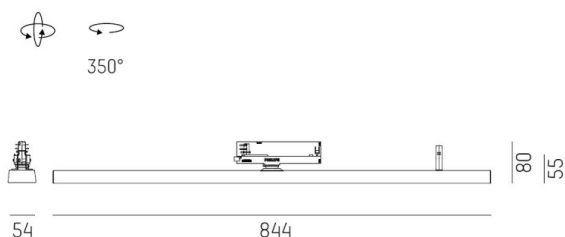

VARIDO 2

149-00102021305p

VARIDO 2 DARK TRACK SPOTLIGHT WITH 3 PH ADAPTER made of steel sheet, white, similar to RAL 9016, Lens optics with vacuum deposited Dark reflector beam 66°, light output direct, UGR <19, swiveling 350°, with converter, max. 850mA, dimmability: Pulse-DALI, adapter/ceiling base white, IP20

DRAWING

TECHNICAL DETAILS

System perform. [W]	32
Bulb type	LED
Luminous flux [lm]	3700
Current sec. [mA]	850
Colour temp. [K]	2700K
CRI	>80
UGR	<19
Optics	Lens optics with vacuum deposited Dark reflector
Designer	INHOUSE
Converter	with converter
Light output	direct
Beam angle [°]	66°
Voltage [V]	220-240V 50/60Hz
Material	steel sheet
Length [mm]	844
Width [mm]	54
Height [mm]	24
IP protection class	IP20
Voltage class	protection cl. II
Net weight [kg]	1,54
Colour lamp	white
RAL	9016
Colour adapter/ceiling base	white
EAN-Number	9010506111927
Lifetime [h]	L80 B10 50 000
Energy efficiency cl.	C
No. of luminaires B16A	50

LIGHT DISTRIBUTION CURVE

The values are rated values. Power and luminous flux are initially subject to a tolerance of +/- 10%. Colour temperature tolerance: +/- 150 K. The values apply to an ambient temperature of 25°C unless otherwise specified.