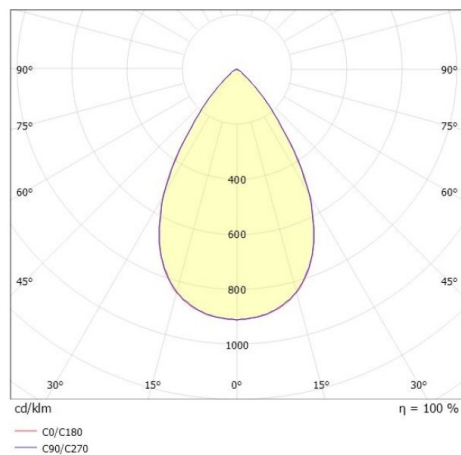

**VARIDO 2**

**149-001020213060**

VARIDO 2 DARK TRACK TRACK SPOTLIGHT WITH 3 PH ADAPTER made of steel sheet, black matt, similar to RAL 9005, Lens optics with vacuum deposited Dark reflector beam 66°, light output direct, UGR <19, swiveling 350°, with converter, max. 850mA, dimmability: not dimmable, adapter/ceiling base black, IP20

**DRAWING**

**TECHNICAL DETAILS**

System perform. [W]	32
Bulb type	LED
Luminous flux [lm]	3700
Current sec. [mA]	850
Colour temp. [K]	2700K
CRI	>80
UGR	<19
Optics	Lens optics with vacuum deposited Dark reflector
Designer	INHOUSE
Converter	with converter
Dimming	not dimmable
Light output	direct
Beam angle [°]	66°
Voltage [V]	220-240V 50/60Hz
Material	steel sheet
Length [mm]	844
Width [mm]	54
Height [mm]	24
IP protection class	IP20
Voltage class	protection cl. II
Net weight [kg]	1,49
Colour lamp	black matt
RAL	9005
Colour adapter/ceiling base	black
EAN-Number	9010506111880
Lifetime [h]	L80 B10 50 000
Energy efficiency cl.	C
No. of luminaires B16A	36

**LIGHT DISTRIBUTION CURVE**

The values are rated values. Power and luminous flux are initially subject to a tolerance of +/- 10%. Colour temperature tolerance: +/- 150 K. The values apply to an ambient temperature of 25°C unless otherwise specified.