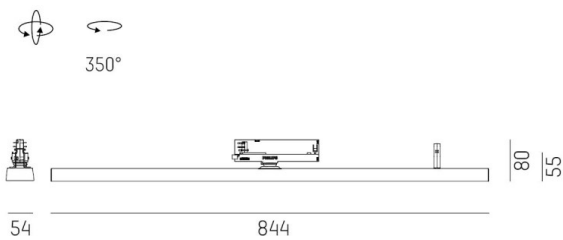

**VARIDO 2**

**149-001020213060**

VARIDO 2 DARK TRACK TRACK SPOTLIGHT WITH 3 PH ADAPTER made of steel sheet, black matt, similar to RAL 9005, Lens optics with vacuum deposited Dark reflector beam 66°, light output direct, UGR <19, swiveling 350°, with converter, max. 850mA, dimmability: not dimmable, adapter/ceiling base black, IP20

**DRAWING**

**TECHNICAL DETAILS**

System perform. [W]	32
Bulb type	LED
Luminous flux [lm]	3700
Current sec. [mA]	850
Colour temp. [K]	2700K
CRI	>80
UGR	<19
Optics	Lens optics with vacuum deposited Dark reflector
Designer	INHOUSE
Converter	with converter
Dimming	not dimmable
Light output	direct
Beam angle [°]	66°
Voltage [V]	220-240V 50/60Hz
Material	steel sheet
Length [mm]	844
Width [mm]	54
Height [mm]	24
IP protection class	IP20
Voltage class	protection cl. II
Net weight [kg]	1,49
Colour lamp	black matt
RAL	9005
Colour adapter/ceiling base	black
EAN-Number	9010506111880
Lifetime [h]	L80 B10 50 000
Energy efficiency cl.	C
No. of luminaires B16A	36

**LIGHT DISTRIBUTION CURVE**

The values are rated values. Power and luminous flux are initially subject to a tolerance of +/- 10%. Colour temperature tolerance: +/- 150 K. The values apply to an ambient temperature of 25°C unless otherwise specified.