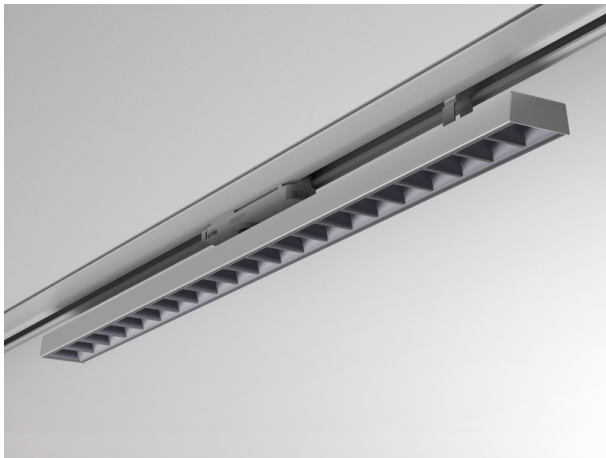

**VARIDO 2**

**149-001020214040**

VARIDO 2 DARK TRACK TRACK SPOTLIGHT WITH 3 PH ADAPTER made of steel sheet, grey matt, similar to RAL 9004, Lens optics with vacuum deposited Dark reflector beam 66°, light output direct, UGR <19, swiveling 350°, with converter, max. 850mA, dimmability: not dimmable, adapter/ceiling base grey, IP20

**DRAWING**

**TECHNICAL DETAILS**

System perform. [W]	32
Bulb type	LED
Luminous flux [lm]	4235
Current sec. [mA]	850
Colour temp. [K]	4000K
CRI	>80
UGR	<19
Optics	Lens optics with vacuum deposited Dark reflector
Designer	INHOUSE
Converter	with converter
Dimming	not dimmable
Light output	direct
Beam angle [°]	66°
Voltage [V]	220-240V 50/60Hz
Material	steel sheet
Length [mm]	844
Width [mm]	54
Height [mm]	24
IP protection class	IP20
Voltage class	protection cl. II
Net weight [kg]	1,50
Colour lamp	grey matt
RAL	9004
Colour adapter/ceiling base	grey
EAN-Number	9010506112177
Lifetime [h]	L80 B10 50 000
Energy efficiency cl.	C
No. of luminaires B16A	50