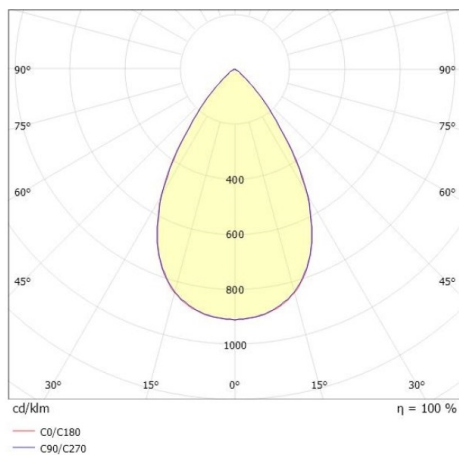

**VARIDO 2**

**149-001020214040**

VARIDO 2 DARK TRACK TRACK SPOTLIGHT WITH 3 PH ADAPTER made of steel sheet, grey matt, similar to RAL 9004, Lens optics with vacuum deposited Dark reflector beam 66°, light output direct, UGR <19, swiveling 350°, with converter, max. 850mA, dimmability: not dimmable, adapter/ceiling base grey, IP20

**DRAWING**

**TECHNICAL DETAILS**

System perform. [W]	32
Bulb type	LED
Luminous flux [lm]	4235
Current sec. [mA]	850
Colour temp. [K]	4000K
CRI	>80
UGR	<19
Optics	Lens optics with vacuum deposited Dark reflector
Designer	INHOUSE
Converter	with converter
Dimming	not dimmable
Light output	direct
Beam angle [°]	66°
Voltage [V]	220-240V 50/60Hz
Material	steel sheet
Length [mm]	844
Width [mm]	54
Height [mm]	24
IP protection class	IP20
Voltage class	protection cl. II
Net weight [kg]	1,50
Colour lamp	grey matt
RAL	9004
Colour adapter/ceiling base	grey
EAN-Number	9010506112177
Lifetime [h]	L80 B10 50 000
Energy efficiency cl.	C
No. of luminaires B16A	50

**LIGHT DISTRIBUTION CURVE**

The values are rated values. Power and luminous flux are initially subject to a tolerance of +/- 10%. Colour temperature tolerance: +/- 150 K. The values apply to an ambient temperature of 25°C unless otherwise specified.