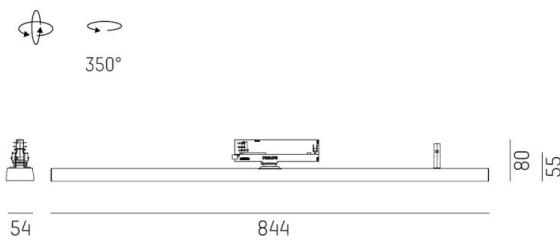

**VARIDO 2**

**149-001020214040**

VARIDO 2 DARK TRACK TRACK SPOTLIGHT WITH 3 PH ADAPTER made of steel sheet, grey matt, similar to RAL 9004, Lens optics with vacuum deposited Dark reflector beam 66°, light output direct, UGR <19, swiveling 350°, with converter, max. 850mA, dimmability: not dimmable, adapter/ceiling base grey, IP20

**DRAWING**

**TECHNICAL DETAILS**

System perform. [W]	32
Bulb type	LED
Luminous flux [lm]	4235
Current sec. [mA]	850
Colour temp. [K]	4000K
CRI	>80
UGR	<19
Optics	Lens optics with vacuum deposited Dark reflector
Designer	INHOUSE
Converter	with converter
Dimming	not dimmable
Light output	direct
Beam angle [°]	66°
Voltage [V]	220-240V 50/60Hz
Material	steel sheet
Length [mm]	844
Width [mm]	54
Height [mm]	24
IP protection class	IP20
Voltage class	protection cl. II
Net weight [kg]	1,50
Colour lamp	grey matt
RAL	9004
Colour adapter/ceiling base	grey
EAN-Number	9010506112177
Lifetime [h]	L80 B10 50 000
Energy efficiency cl.	C
No. of luminaires B16A	50

**LIGHT DISTRIBUTION CURVE**

The values are rated values. Power and luminous flux are initially subject to a tolerance of +/- 10%. Colour temperature tolerance: +/- 150 K. The values apply to an ambient temperature of 25°C unless otherwise specified.