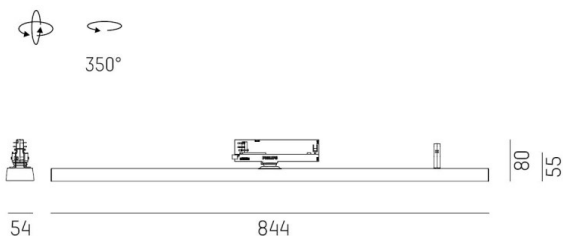

VARIDO 2

149-00102021404b

VARIDO 2 DARK TRACK TRACK SPOTLIGHT WITH 3 PH ADAPTER made of steel sheet, grey matt, similar to RAL 9004, Lens optics with vacuum deposited Dark reflector beam 66°, light output direct, UGR <19, swiveling 350°, with converter, max. 850mA, dimmability: Smart bluetooth, adapter/ceiling base grey, IP20

DRAWING

TECHNICAL DETAILS

System perform. [W]	32
Bulb type	LED
Luminous flux [lm]	4235
Current sec. [mA]	850
Colour temp. [K]	4000K
CRI	>80
UGR	<19
Optics	Lens optics with vacuum deposited Dark reflector
Designer	INHOUSE
Converter	with converter
Light output	direct
Beam angle [°]	66°
Voltage [V]	220-240V 50/60Hz
Material	steel sheet
Length [mm]	844
Width [mm]	54
Height [mm]	24
IP protection class	IP20
Voltage class	protection cl. II
Net weight [kg]	1,59
Colour lamp	grey matt
RAL	9004
Colour adapter/ceiling base	grey
EAN-Number	9010506112238
Lifetime [h]	L80 B10 50 000
Energy efficiency cl.	C
No. of luminaires B16A	50

LIGHT DISTRIBUTION CURVE

The values are rated values. Power and luminous flux are initially subject to a tolerance of +/- 10%. Colour temperature tolerance: +/- 150 K. The values apply to an ambient temperature of 25°C unless otherwise specified.