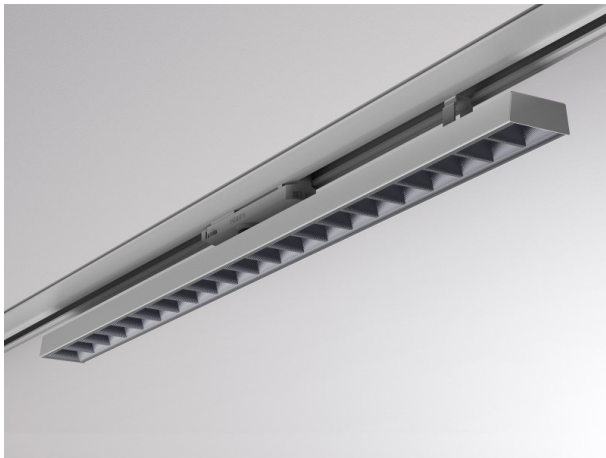

VARIDO 2

149-00102021404b

VARIDO 2 DARK TRACK TRACK SPOTLIGHT WITH 3 PH ADAPTER made of steel sheet, grey matt, similar to RAL 9004, Lens optics with vacuum deposited Dark reflector beam 66°, light output direct, UGR <19, swiveling 350°, with converter, max. 850mA, dimmability: Smart bluetooth, adapter/ceiling base grey, IP20

DRAWING

TECHNICAL DETAILS

System perform. [W]	32
Bulb type	LED
Luminous flux [lm]	4235
Current sec. [mA]	850
Colour temp. [K]	4000K
CRI	>80
UGR	<19
Optics	Lens optics with vacuum deposited Dark reflector
Designer	INHOUSE
Converter	with converter
Light output	direct
Beam angle [°]	66°
Voltage [V]	220-240V 50/60Hz
Material	steel sheet
Length [mm]	844
Width [mm]	54
Height [mm]	24
IP protection class	IP20
Voltage class	protection cl. II
Net weight [kg]	1,59
Colour lamp	grey matt
RAL	9004
Colour adapter/ceiling base	grey
EAN-Number	9010506112238
Lifetime [h]	L80 B10 50 000
Energy efficiency cl.	C
No. of luminaires B16A	50