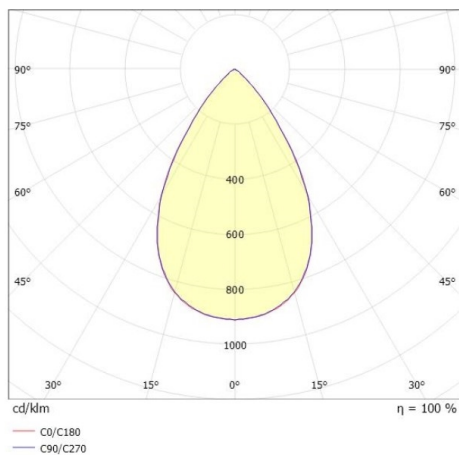

VARIDO 2

149-00102021404b

VARIDO 2 DARK TRACK TRACK SPOTLIGHT WITH 3 PH ADAPTER made of steel sheet, grey matt, similar to RAL 9004, Lens optics with vacuum deposited Dark reflector beam 66°, light output direct, UGR <19, swiveling 350°, with converter, max. 850mA, dimmability: Smart bluetooth, adapter/ceiling base grey, IP20

DRAWING

TECHNICAL DETAILS

System perform. [W]	32
Bulb type	LED
Luminous flux [lm]	4235
Current sec. [mA]	850
Colour temp. [K]	4000K
CRI	>80
UGR	<19
Optics	Lens optics with vacuum deposited Dark reflector
Designer	INHOUSE
Converter	with converter
Light output	direct
Beam angle [°]	66°
Voltage [V]	220-240V 50/60Hz
Material	steel sheet
Length [mm]	844
Width [mm]	54
Height [mm]	24
IP protection class	IP20
Voltage class	protection cl. II
Net weight [kg]	1,59
Colour lamp	grey matt
RAL	9004
Colour adapter/ceiling base	grey
EAN-Number	9010506112238
Lifetime [h]	L80 B10 50 000
Energy efficiency cl.	C
No. of luminaires B16A	50

LIGHT DISTRIBUTION CURVE

The values are rated values. Power and luminous flux are initially subject to a tolerance of +/- 10%. Colour temperature tolerance: +/- 150 K. The values apply to an ambient temperature of 25°C unless otherwise specified.