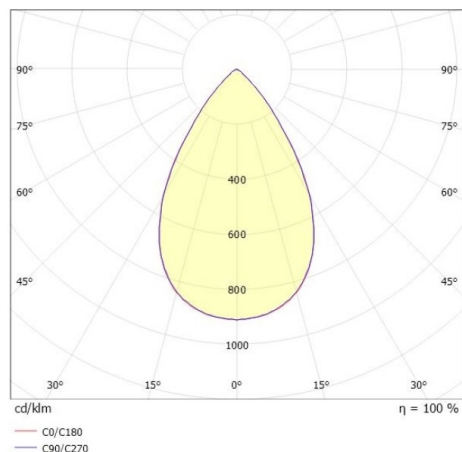

**VARIDO 2**

**149-00102021404p**

VARIDO 2 DARK TRACK TRACK SPOTLIGHT WITH 3 PH ADAPTER made of steel sheet, grey matt, similar to RAL 9004, Lens optics with vacuum deposited Dark reflector beam 66°, light output direct, UGR <19, swiveling 350°, with converter, max. 850mA, dimmability: Pulse-DALI, adapter/ceiling base grey, IP20

**DRAWING**

**TECHNICAL DETAILS**

System perform. [W]	32
Bulb type	LED
Luminous flux [lm]	4235
Current sec. [mA]	850
Colour temp. [K]	4000K
CRI	>80
UGR	<19
Optics	Lens optics with vacuum deposited Dark reflector
Designer	INHOUSE
Converter	with converter
Light output	direct
Beam angle [°]	66°
Voltage [V]	220-240V 50/60Hz
Material	steel sheet
Length [mm]	844
Width [mm]	54
Height [mm]	24
IP protection class	IP20
Voltage class	protection cl. II
Net weight [kg]	1,54
Colour lamp	grey matt
RAL	9004
Colour adapter/ceiling base	grey
EAN-Number	9010506112207
Lifetime [h]	L80 B10 50 000
Energy efficiency cl.	C
No. of luminaires B16A	50

**LIGHT DISTRIBUTION CURVE**

The values are rated values. Power and luminous flux are initially subject to a tolerance of +/- 10%. Colour temperature tolerance: +/- 150 K. The values apply to an ambient temperature of 25°C unless otherwise specified.