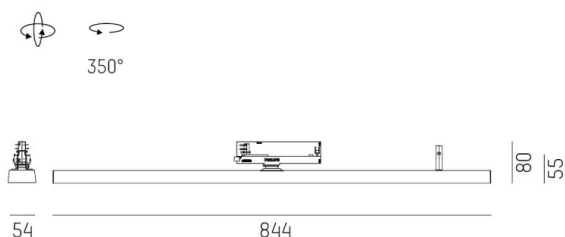

**VARIDO 2**

**149-00102021404p**

VARIDO 2 DARK TRACK TRACK SPOTLIGHT WITH 3 PH ADAPTER made of steel sheet, grey matt, similar to RAL 9004, Lens optics with vacuum deposited Dark reflector beam 66°, light output direct, UGR <19, swiveling 350°, with converter, max. 850mA, dimmability: Pulse-DALI, adapter/ceiling base grey, IP20

**DRAWING**

**TECHNICAL DETAILS**

System perform. [W]	32
Bulb type	LED
Luminous flux [lm]	4235
Current sec. [mA]	850
Colour temp. [K]	4000K
CRI	>80
UGR	<19
Optics	Lens optics with vacuum deposited Dark reflector
Designer	INHOUSE
Converter	with converter
Light output	direct
Beam angle [°]	66°
Voltage [V]	220-240V 50/60Hz
Material	steel sheet
Length [mm]	844
Width [mm]	54
Height [mm]	24
IP protection class	IP20
Voltage class	protection cl. II
Net weight [kg]	1,54
Colour lamp	grey matt
RAL	9004
Colour adapter/ceiling base	grey
EAN-Number	9010506112207
Lifetime [h]	L80 B10 50 000
Energy efficiency cl.	C
No. of luminaires B16A	50

**LIGHT DISTRIBUTION CURVE**

The values are rated values. Power and luminous flux are initially subject to a tolerance of +/- 10%. Colour temperature tolerance: +/- 150 K. The values apply to an ambient temperature of 25°C unless otherwise specified.