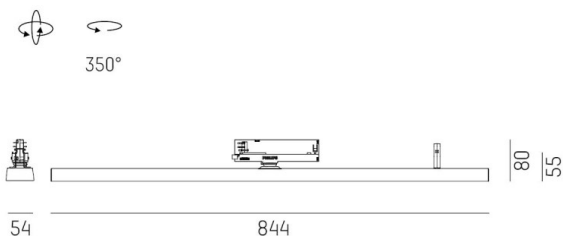

VARIDO 2

149-001020214050

VARIDO 2 DARK TRACK TRACK SPOTLIGHT WITH 3 PH ADAPTER made of steel sheet, white, similar to RAL 9016, Lens optics with vacuum deposited Dark reflector beam 66°, light output direct, UGR <19, swiveling 350°, with converter, max. 850mA, dimmability: not dimmable, adapter/ceiling base white, IP20

DRAWING

TECHNICAL DETAILS

System perform. [W]	32
Bulb type	LED
Luminous flux [lm]	4235
Current sec. [mA]	850
Colour temp. [K]	4000K
CRI	>80
UGR	<19
Optics	Lens optics with vacuum deposited Dark reflector
Designer	INHOUSE
Converter	with converter
Dimming	not dimmable
Light output	direct
Beam angle [°]	66°
Voltage [V]	220-240V 50/60Hz
Material	steel sheet
Length [mm]	844
Width [mm]	54
Height [mm]	24
IP protection class	IP20
Voltage class	protection cl. II
Net weight [kg]	1,49
Colour lamp	white
RAL	9016
Colour adapter/ceiling base	white
EAN-Number	9010506112160
Lifetime [h]	L80 B10 50 000
Energy efficiency cl.	C
No. of luminaires B16A	36

LIGHT DISTRIBUTION CURVE

The values are rated values. Power and luminous flux are initially subject to a tolerance of +/- 10%. Colour temperature tolerance: +/- 150 K. The values apply to an ambient temperature of 25°C unless otherwise specified.