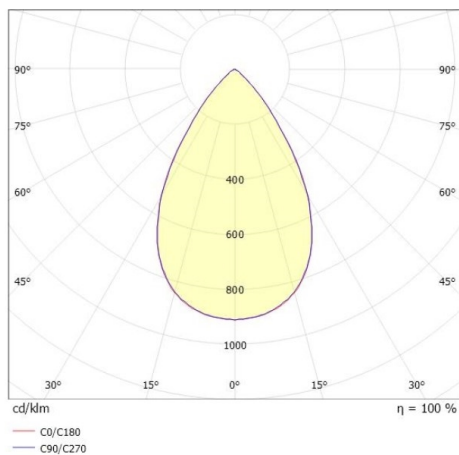

VARIDO 2

149-001020214050

VARIDO 2 DARK TRACK TRACK SPOTLIGHT WITH 3 PH ADAPTER made of steel sheet, white, similar to RAL 9016, Lens optics with vacuum deposited Dark reflector beam 66°, light output direct, UGR <19, swiveling 350°, with converter, max. 850mA, dimmability: not dimmable, adapter/ceiling base white, IP20

DRAWING

TECHNICAL DETAILS

System perform. [W]	32
Bulb type	LED
Luminous flux [lm]	4235
Current sec. [mA]	850
Colour temp. [K]	4000K
CRI	>80
UGR	<19
Optics	Lens optics with vacuum deposited Dark reflector
Designer	INHOUSE
Converter	with converter
Dimming	not dimmable
Light output	direct
Beam angle [°]	66°
Voltage [V]	220-240V 50/60Hz
Material	steel sheet
Length [mm]	844
Width [mm]	54
Height [mm]	24
IP protection class	IP20
Voltage class	protection cl. II
Net weight [kg]	1,49
Colour lamp	white
RAL	9016
Colour adapter/ceiling base	white
EAN-Number	9010506112160
Lifetime [h]	L80 B10 50 000
Energy efficiency cl.	C
No. of luminaires B16A	36

LIGHT DISTRIBUTION CURVE

The values are rated values. Power and luminous flux are initially subject to a tolerance of +/- 10%. Colour temperature tolerance: +/- 150 K. The values apply to an ambient temperature of 25°C unless otherwise specified.