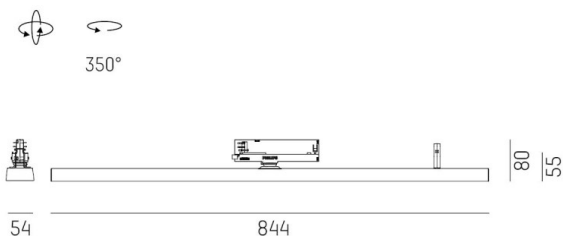

VARIDO 2

149-001020214060

VARIDO 2 DARK TRACK TRACK SPOTLIGHT WITH 3 PH ADAPTER made of steel sheet, black matt, similar to RAL 9005, Lens optics with vacuum deposited Dark reflector beam 66°, light output direct, UGR <19, swiveling 350°, with converter, max. 850mA, dimmability: not dimmable, adapter/ceiling base black, IP20

DRAWING

TECHNICAL DETAILS

System perform. [W]	32
Bulb type	LED
Luminous flux [lm]	4235
Current sec. [mA]	850
Colour temp. [K]	4000K
CRI	>80
UGR	<19
Optics	Lens optics with vacuum deposited Dark reflector
Designer	INHOUSE
Converter	with converter
Dimming	not dimmable
Light output	direct
Beam angle [°]	66°
Voltage [V]	220-240V 50/60Hz
Material	steel sheet
Length [mm]	844
Width [mm]	54
Height [mm]	24
IP protection class	IP20
Voltage class	protection cl. II
Net weight [kg]	1,49
Colour lamp	black matt
RAL	9005
Colour adapter/ceiling base	black
EAN-Number	9010506112153
Lifetime [h]	L80 B10 50 000
Energy efficiency cl.	C
No. of luminaires B16A	36

LIGHT DISTRIBUTION CURVE

The values are rated values. Power and luminous flux are initially subject to a tolerance of +/- 10%. Colour temperature tolerance: +/- 150 K. The values apply to an ambient temperature of 25°C unless otherwise specified.