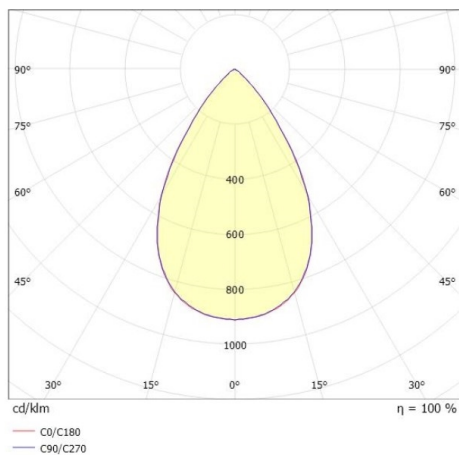

VARIDO 2

149-001020214060

VARIDO 2 DARK TRACK TRACK SPOTLIGHT WITH 3 PH ADAPTER made of steel sheet, black matt, similar to RAL 9005, Lens optics with vacuum deposited Dark reflector beam 66°, light output direct, UGR <19, swiveling 350°, with converter, max. 850mA, dimmability: not dimmable, adapter/ceiling base black, IP20

DRAWING

TECHNICAL DETAILS

System perform. [W]	32
Bulb type	LED
Luminous flux [lm]	4235
Current sec. [mA]	850
Colour temp. [K]	4000K
CRI	>80
UGR	<19
Optics	Lens optics with vacuum deposited Dark reflector
Designer	INHOUSE
Converter	with converter
Dimming	not dimmable
Light output	direct
Beam angle [°]	66°
Voltage [V]	220-240V 50/60Hz
Material	steel sheet
Length [mm]	844
Width [mm]	54
Height [mm]	24
IP protection class	IP20
Voltage class	protection cl. II
Net weight [kg]	1,49
Colour lamp	black matt
RAL	9005
Colour adapter/ceiling base	black
EAN-Number	9010506112153
Lifetime [h]	L80 B10 50 000
Energy efficiency cl.	C
No. of luminaires B16A	36

LIGHT DISTRIBUTION CURVE

The values are rated values. Power and luminous flux are initially subject to a tolerance of +/- 10%. Colour temperature tolerance: +/- 150 K. The values apply to an ambient temperature of 25°C unless otherwise specified.