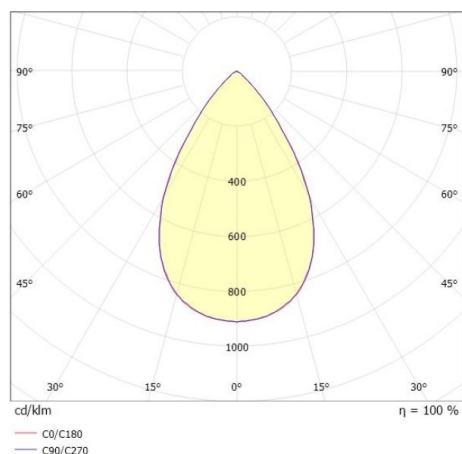

## VARIDO 2

149-001020217040

VARIDO 2 DARK TRACK TRACK SPOTLIGHT WITH 3 PH ADAPTER made of steel sheet, grey matt, similar to RAL 9004, Lens optics with vacuum deposited Dark reflector beam 66°, light output direct, UGR <19, swiveling 350°, with converter, max. 850mA, dimmability: not dimmable, adapter/ceiling base grey, IP20

## DRAWING

## TECHNICAL DETAILS

System perform. [W]	32
Bulb type	LED
Luminous flux [lm]	4020
Current sec. [mA]	850
Colour temp. [K]	3500K
CRI	>80
UGR	<19
Optics	Lens optics with vacuum deposited Dark reflector
Designer	INHOUSE
Converter	with converter
Dimming	not dimmable
Light output	direct
Beam angle [°]	66°
Voltage [V]	220-240V 50/60Hz
Material	steel sheet
Length [mm]	844
Width [mm]	54
Height [mm]	24
IP protection class	IP20
Voltage class	protection cl. II
Net weight [kg]	1,50
Colour lamp	grey matt
RAL	9004
Colour adapter/ceiling base	grey
EAN-Number	9010506112085
Lifetime [h]	L80 B10 50 000
Energy efficiency cl.	C
No. of luminaires B16A	50

## LIGHT DISTRIBUTION CURVE

The values are rated values. Power and luminous flux are initially subject to a tolerance of +/- 10%. Colour temperature tolerance: +/- 150 K. The values apply to an ambient temperature of 25°C unless otherwise specified.