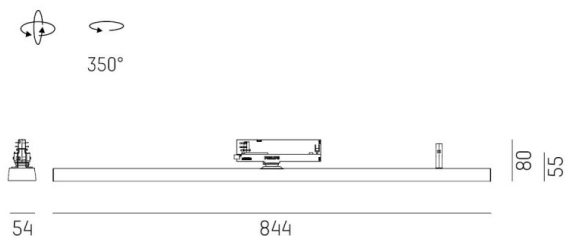

VARIDO 2

149-00102021704b

VARIDO 2 DARK TRACK SPOTLIGHT WITH 3 PH ADAPTER made of steel sheet, grey matt, similar to RAL 9004, Lens optics with vacuum deposited Dark reflector beam 66°, light output direct, UGR <19, swiveling 350°, with converter, max. 850mA, dimmability: Smart bluetooth, adapter/ceiling base grey, IP20

DRAWING

TECHNICAL DETAILS

System perform. [W]	32
Bulb type	LED
Luminous flux [lm]	4020
Current sec. [mA]	850
Colour temp. [K]	3500K
CRI	>80
UGR	<19
Optics	Lens optics with vacuum deposited Dark reflector
Designer	INHOUSE
Converter	with converter
Light output	direct
Beam angle [°]	66°
Voltage [V]	220-240V 50/60Hz
Material	steel sheet
Length [mm]	844
Width [mm]	54
Height [mm]	24
IP protection class	IP20
Voltage class	protection cl. II
Net weight [kg]	1,59
Colour lamp	grey matt
RAL	9004
Colour adapter/ceiling base	grey
EAN-Number	9010506112146
Lifetime [h]	L80 B10 50 000
Energy efficiency cl.	C
No. of luminaires B16A	50

LIGHT DISTRIBUTION CURVE

The values are rated values. Power and luminous flux are initially subject to a tolerance of +/- 10%. Colour temperature tolerance: +/- 150 K. The values apply to an ambient temperature of 25°C unless otherwise specified.