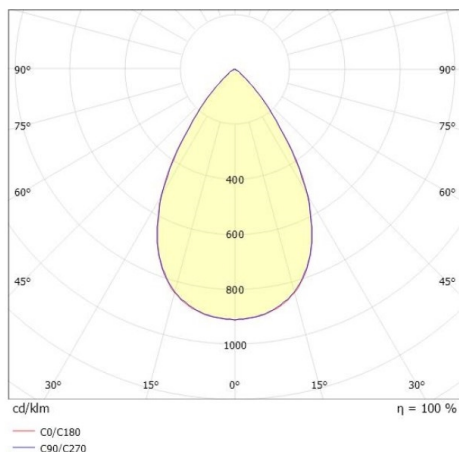

VARIDO 2

149-00102021704b

VARIDO 2 DARK TRACK SPOTLIGHT WITH 3 PH ADAPTER made of steel sheet, grey matt, similar to RAL 9004, Lens optics with vacuum deposited Dark reflector beam 66°, light output direct, UGR <19, swiveling 350°, with converter, max. 850mA, dimmability: Smart bluetooth, adapter/ceiling base grey, IP20

DRAWING

TECHNICAL DETAILS

System perform. [W]	32
Bulb type	LED
Luminous flux [lm]	4020
Current sec. [mA]	850
Colour temp. [K]	3500K
CRI	>80
UGR	<19
Optics	Lens optics with vacuum deposited Dark reflector
Designer	INHOUSE
Converter	with converter
Light output	direct
Beam angle [°]	66°
Voltage [V]	220-240V 50/60Hz
Material	steel sheet
Length [mm]	844
Width [mm]	54
Height [mm]	24
IP protection class	IP20
Voltage class	protection cl. II
Net weight [kg]	1,59
Colour lamp	grey matt
RAL	9004
Colour adapter/ceiling base	grey
EAN-Number	9010506112146
Lifetime [h]	L80 B10 50 000
Energy efficiency cl.	C
No. of luminaires B16A	50

LIGHT DISTRIBUTION CURVE

The values are rated values. Power and luminous flux are initially subject to a tolerance of +/- 10%. Colour temperature tolerance: +/- 150 K. The values apply to an ambient temperature of 25°C unless otherwise specified.