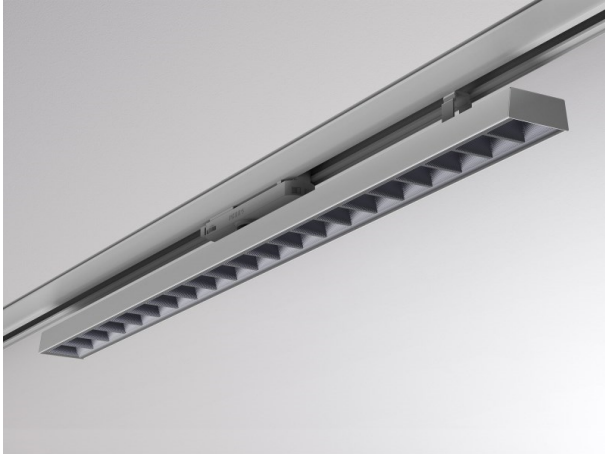

VARIDO 2

149-00102021704b

VARIDO 2 DARK TRACK SPOTLIGHT WITH 3 PH ADAPTER made of steel sheet, grey matt, similar to RAL 9004, Lens optics with vacuum deposited Dark reflector beam 66°, light output direct, UGR <19, swiveling 350°, with converter, max. 850mA, dimmability: Smart bluetooth, adapter/ceiling base grey, IP20

DRAWING

TECHNICAL DETAILS

System perform. [W]	32
Bulb type	LED
Luminous flux [lm]	4020
Current sec. [mA]	850
Colour temp. [K]	3500K
CRI	>80
UGR	<19
Optics	Lens optics with vacuum deposited Dark reflector
Designer	INHOUSE
Converter	with converter
Light output	direct
Beam angle [°]	66°
Voltage [V]	220-240V 50/60Hz
Material	steel sheet
Length [mm]	844
Width [mm]	54
Height [mm]	24
IP protection class	IP20
Voltage class	protection cl. II
Net weight [kg]	1,59
Colour lamp	grey matt
RAL	9004
Colour adapter/ceiling base	grey
EAN-Number	9010506112146
Lifetime [h]	L80 B10 50 000
Energy efficiency cl.	C
No. of luminaires B16A	50