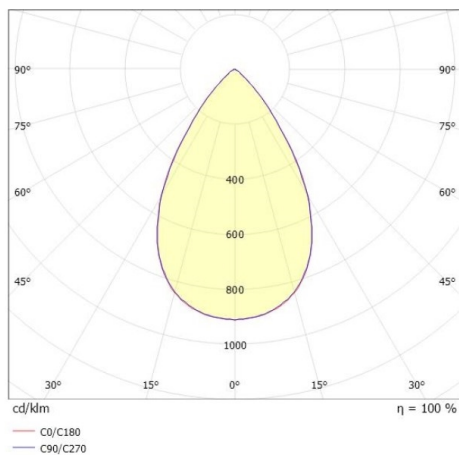

VARIDO 2

149-00102021704p

VARIDO 2 DARK TRACK TRACK SPOTLIGHT WITH 3 PH ADAPTER made of steel sheet, grey matt, similar to RAL 9004, Lens optics with vacuum deposited Dark reflector beam 66°, light output direct, UGR <19, swiveling 350°, with converter, max. 850mA, dimmability: Pulse-DALI, adapter/ceiling base grey, IP20

DRAWING

TECHNICAL DETAILS

System perform. [W]	32
Bulb type	LED
Luminous flux [lm]	4020
Current sec. [mA]	850
Colour temp. [K]	3500K
CRI	>80
UGR	<19
Optics	Lens optics with vacuum deposited Dark reflector
Designer	INHOUSE
Converter	with converter
Light output	direct
Beam angle [°]	66°
Voltage [V]	220-240V 50/60Hz
Material	steel sheet
Length [mm]	844
Width [mm]	54
Height [mm]	24
IP protection class	IP20
Voltage class	protection cl. II
Net weight [kg]	1,54
Colour lamp	grey matt
RAL	9004
Colour adapter/ceiling base	grey
EAN-Number	9010506112115
Lifetime [h]	L80 B10 50 000
Energy efficiency cl.	C
No. of luminaires B16A	50

LIGHT DISTRIBUTION CURVE

The values are rated values. Power and luminous flux are initially subject to a tolerance of +/- 10%. Colour temperature tolerance: +/- 150 K. The values apply to an ambient temperature of 25°C unless otherwise specified.