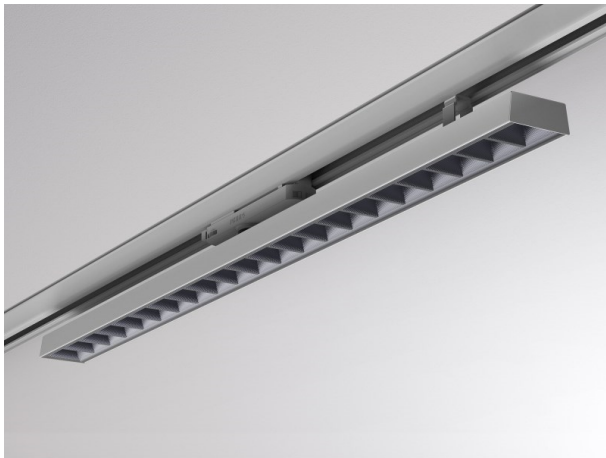

VARIDO 2

149-00102021704p

VARIDO 2 DARK TRACK TRACK SPOTLIGHT WITH 3 PH ADAPTER made of steel sheet, grey matt, similar to RAL 9004, Lens optics with vacuum deposited Dark reflector beam 66°, light output direct, UGR <19, swiveling 350°, with converter, max. 850mA, dimmability: Pulse-DALI, adapter/ceiling base grey, IP20

DRAWING

TECHNICAL DETAILS

System perform. [W]	32
Bulb type	LED
Luminous flux [lm]	4020
Current sec. [mA]	850
Colour temp. [K]	3500K
CRI	>80
UGR	<19
Optics	Lens optics with vacuum deposited Dark reflector
Designer	INHOUSE
Converter	with converter
Light output	direct
Beam angle [°]	66°
Voltage [V]	220-240V 50/60Hz
Material	steel sheet
Length [mm]	844
Width [mm]	54
Height [mm]	24
IP protection class	IP20
Voltage class	protection cl. II
Net weight [kg]	1,54
Colour lamp	grey matt
RAL	9004
Colour adapter/ceiling base	grey
EAN-Number	9010506112115
Lifetime [h]	L80 B10 50 000
Energy efficiency cl.	C
No. of luminaires B16A	50