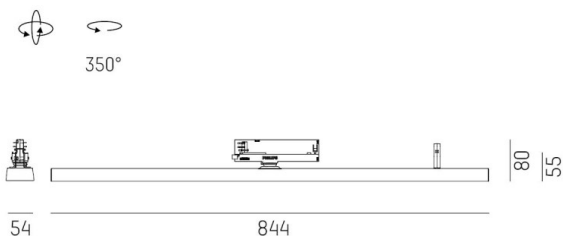

VARIDO 2

149-00102021704p

VARIDO 2 DARK TRACK TRACK SPOTLIGHT WITH 3 PH ADAPTER made of steel sheet, grey matt, similar to RAL 9004, Lens optics with vacuum deposited Dark reflector beam 66°, light output direct, UGR <19, swiveling 350°, with converter, max. 850mA, dimmability: Pulse-DALI, adapter/ceiling base grey, IP20

DRAWING

TECHNICAL DETAILS

System perform. [W]	32
Bulb type	LED
Luminous flux [lm]	4020
Current sec. [mA]	850
Colour temp. [K]	3500K
CRI	>80
UGR	<19
Optics	Lens optics with vacuum deposited Dark reflector
Designer	INHOUSE
Converter	with converter
Light output	direct
Beam angle [°]	66°
Voltage [V]	220-240V 50/60Hz
Material	steel sheet
Length [mm]	844
Width [mm]	54
Height [mm]	24
IP protection class	IP20
Voltage class	protection cl. II
Net weight [kg]	1,54
Colour lamp	grey matt
RAL	9004
Colour adapter/ceiling base	grey
EAN-Number	9010506112115
Lifetime [h]	L80 B10 50 000
Energy efficiency cl.	C
No. of luminaires B16A	50

LIGHT DISTRIBUTION CURVE

The values are rated values. Power and luminous flux are initially subject to a tolerance of +/- 10%. Colour temperature tolerance: +/- 150 K. The values apply to an ambient temperature of 25°C unless otherwise specified.