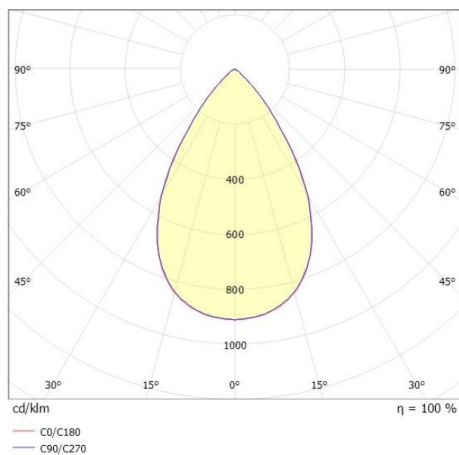

VARIDO 2

149-001020217050

VARIDO 2 DARK TRACK TRACK SPOTLIGHT WITH 3 PH ADAPTER made of steel sheet, white, similar to RAL 9016, Lens optics with vacuum deposited Dark reflector beam 66°, light output direct, UGR <19, swiveling 350°, with converter, max. 850mA, dimmability: not dimmable, adapter/ceiling base white, IP20

DRAWING

TECHNICAL DETAILS

System perform. [W]	32
Bulb type	LED
Luminous flux [lm]	4020
Current sec. [mA]	850
Colour temp. [K]	3500K
CRI	>80
UGR	<19
Optics	Lens optics with vacuum deposited Dark reflector
Designer	INHOUSE
Converter	with converter
Dimming	not dimmable
Light output	direct
Beam angle [°]	66°
Voltage [V]	220-240V 50/60Hz
Material	steel sheet
Length [mm]	844
Width [mm]	54
Height [mm]	24
IP protection class	IP20
Voltage class	protection cl. II
Net weight [kg]	1,49
Colour lamp	white
RAL	9016
Colour adapter/ceiling base	white
EAN-Number	9010506112078
Lifetime [h]	L80 B10 50 000
Energy efficiency cl.	C
No. of luminaires B16A	36

LIGHT DISTRIBUTION CURVE

The values are rated values. Power and luminous flux are initially subject to a tolerance of +/- 10%. Colour temperature tolerance: +/- 150 K. The values apply to an ambient temperature of 25°C unless otherwise specified.