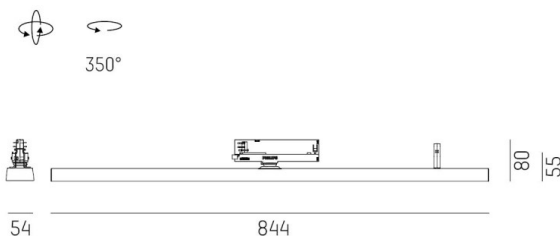

VARIDO 2

149-001020217050

VARIDO 2 DARK TRACK TRACK SPOTLIGHT WITH 3 PH ADAPTER made of steel sheet, white, similar to RAL 9016, Lens optics with vacuum deposited Dark reflector beam 66°, light output direct, UGR <19, swiveling 350°, with converter, max. 850mA, dimmability: not dimmable, adapter/ceiling base white, IP20

DRAWING

TECHNICAL DETAILS

System perform. [W]	32
Bulb type	LED
Luminous flux [lm]	4020
Current sec. [mA]	850
Colour temp. [K]	3500K
CRI	>80
UGR	<19
Optics	Lens optics with vacuum deposited Dark reflector
Designer	INHOUSE
Converter	with converter
Dimming	not dimmable
Light output	direct
Beam angle [°]	66°
Voltage [V]	220-240V 50/60Hz
Material	steel sheet
Length [mm]	844
Width [mm]	54
Height [mm]	24
IP protection class	IP20
Voltage class	protection cl. II
Net weight [kg]	1,49
Colour lamp	white
RAL	9016
Colour adapter/ceiling base	white
EAN-Number	9010506112078
Lifetime [h]	L80 B10 50 000
Energy efficiency cl.	C
No. of luminaires B16A	36

LIGHT DISTRIBUTION CURVE

The values are rated values. Power and luminous flux are initially subject to a tolerance of +/- 10%. Colour temperature tolerance: +/- 150 K. The values apply to an ambient temperature of 25°C unless otherwise specified.