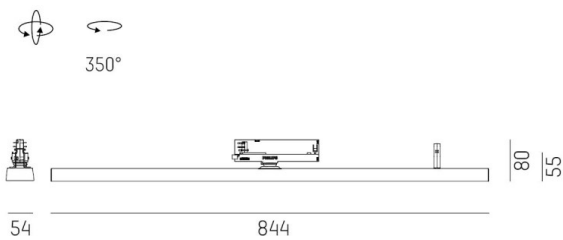

VARIDO 2

149-00102021705b

VARIDO 2 DARK TRACK SPOTLIGHT WITH 3 PH ADAPTER made of steel sheet, white, similar to RAL 9016, Lens optics with vacuum deposited Dark reflector beam 66°, light output direct, UGR <19, swiveling 350°, with converter, max. 850mA, dimmability: Smart bluetooth, adapter/ceiling base white, IP20

DRAWING

TECHNICAL DETAILS

System perform. [W]	32
Bulb type	LED
Luminous flux [lm]	4020
Current sec. [mA]	850
Colour temp. [K]	3500K
CRI	>80
UGR	<19
Optics	Lens optics with vacuum deposited Dark reflector
Designer	INHOUSE
Converter	with converter
Light output	direct
Beam angle [°]	66°
Voltage [V]	220-240V 50/60Hz
Material	steel sheet
Length [mm]	844
Width [mm]	54
Height [mm]	24
IP protection class	IP20
Voltage class	protection cl. II
Net weight [kg]	2,33
Colour lamp	white
RAL	9016
Colour adapter/ceiling base	white
EAN-Number	9010506112139
Lifetime [h]	L80 B10 50 000
Energy efficiency cl.	C
No. of luminaires B16A	50

LIGHT DISTRIBUTION CURVE

The values are rated values. Power and luminous flux are initially subject to a tolerance of +/- 10%. Colour temperature tolerance: +/- 150 K. The values apply to an ambient temperature of 25°C unless otherwise specified.