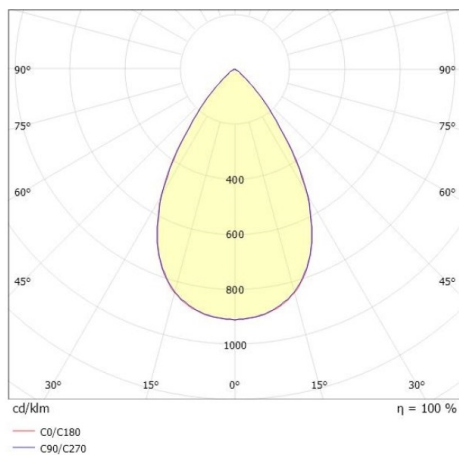

VARIDO 2

149-00102021705b

VARIDO 2 DARK TRACK SPOTLIGHT WITH 3 PH ADAPTER made of steel sheet, white, similar to RAL 9016, Lens optics with vacuum deposited Dark reflector beam 66°, light output direct, UGR <19, swiveling 350°, with converter, max. 850mA, dimmability: Smart bluetooth, adapter/ceiling base white, IP20

DRAWING

TECHNICAL DETAILS

System perform. [W]	32
Bulb type	LED
Luminous flux [lm]	4020
Current sec. [mA]	850
Colour temp. [K]	3500K
CRI	>80
UGR	<19
Optics	Lens optics with vacuum deposited Dark reflector
Designer	INHOUSE
Converter	with converter
Light output	direct
Beam angle [°]	66°
Voltage [V]	220-240V 50/60Hz
Material	steel sheet
Length [mm]	844
Width [mm]	54
Height [mm]	24
IP protection class	IP20
Voltage class	protection cl. II
Net weight [kg]	2,33
Colour lamp	white
RAL	9016
Colour adapter/ceiling base	white
EAN-Number	9010506112139
Lifetime [h]	L80 B10 50 000
Energy efficiency cl.	C
No. of luminaires B16A	50

LIGHT DISTRIBUTION CURVE

The values are rated values. Power and luminous flux are initially subject to a tolerance of +/- 10%. Colour temperature tolerance: +/- 150 K. The values apply to an ambient temperature of 25°C unless otherwise specified.