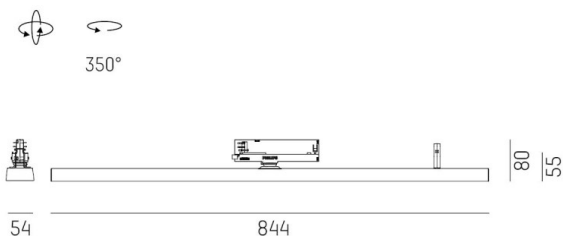

VARIDO 2

149-001020219040

VARIDO 2 DARK TRACK TRACK SPOTLIGHT WITH 3 PH ADAPTER made of steel sheet, grey matt, similar to RAL 9004, Lens optics with vacuum deposited Dark reflector beam 66°, light output direct, UGR <19, swiveling 350°, with converter, max. 850mA, dimmability: not dimmable, adapter/ceiling base grey, IP20

DRAWING

TECHNICAL DETAILS

System perform. [W]	32
Bulb type	LED
Luminous flux [lm]	3860
Current sec. [mA]	850
Colour temp. [K]	3000K
CRI	>80
UGR	<19
Optics	Lens optics with vacuum deposited Dark reflector
Designer	INHOUSE
Converter	with converter
Dimming	not dimmable
Light output	direct
Beam angle [°]	66°
Voltage [V]	220-240V 50/60Hz
Material	steel sheet
Length [mm]	844
Width [mm]	54
Height [mm]	24
IP protection class	IP20
Voltage class	protection cl. II
Net weight [kg]	1,50
Colour lamp	grey matt
RAL	9004
Colour adapter/ceiling base	grey
EAN-Number	9010506111996
Lifetime [h]	L80 B10 50 000
Energy efficiency cl.	C
No. of luminaires B16A	50

LIGHT DISTRIBUTION CURVE

The values are rated values. Power and luminous flux are initially subject to a tolerance of +/- 10%. Colour temperature tolerance: +/- 150 K. The values apply to an ambient temperature of 25°C unless otherwise specified.