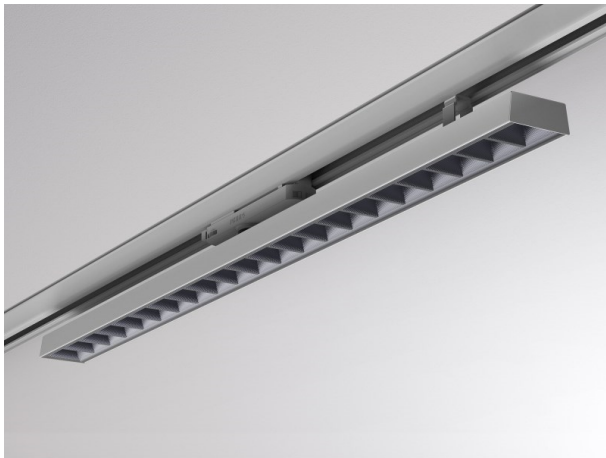

VARIDO 2

149-001020219040

VARIDO 2 DARK TRACK TRACK SPOTLIGHT WITH 3 PH ADAPTER made of steel sheet, grey matt, similar to RAL 9004, Lens optics with vacuum deposited Dark reflector beam 66°, light output direct, UGR <19, swiveling 350°, with converter, max. 850mA, dimmability: not dimmable, adapter/ceiling base grey, IP20

DRAWING

TECHNICAL DETAILS

System perform. [W]	32
Bulb type	LED
Luminous flux [lm]	3860
Current sec. [mA]	850
Colour temp. [K]	3000K
CRI	>80
UGR	<19
Optics	Lens optics with vacuum deposited Dark reflector
Designer	INHOUSE
Converter	with converter
Dimming	not dimmable
Light output	direct
Beam angle [°]	66°
Voltage [V]	220-240V 50/60Hz
Material	steel sheet
Length [mm]	844
Width [mm]	54
Height [mm]	24
IP protection class	IP20
Voltage class	protection cl. II
Net weight [kg]	1,50
Colour lamp	grey matt
RAL	9004
Colour adapter/ceiling base	grey
EAN-Number	9010506111996
Lifetime [h]	L80 B10 50 000
Energy efficiency cl.	C
No. of luminaires B16A	50