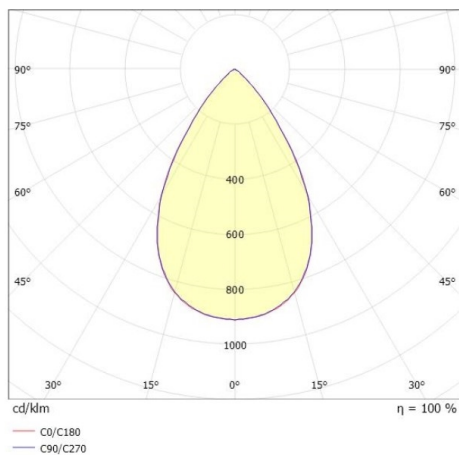

VARIDO 2

149-001020219040

VARIDO 2 DARK TRACK TRACK SPOTLIGHT WITH 3 PH ADAPTER made of steel sheet, grey matt, similar to RAL 9004, Lens optics with vacuum deposited Dark reflector beam 66°, light output direct, UGR <19, swiveling 350°, with converter, max. 850mA, dimmability: not dimmable, adapter/ceiling base grey, IP20

DRAWING

TECHNICAL DETAILS

System perform. [W]	32
Bulb type	LED
Luminous flux [lm]	3860
Current sec. [mA]	850
Colour temp. [K]	3000K
CRI	>80
UGR	<19
Optics	Lens optics with vacuum deposited Dark reflector
Designer	INHOUSE
Converter	with converter
Dimming	not dimmable
Light output	direct
Beam angle [°]	66°
Voltage [V]	220-240V 50/60Hz
Material	steel sheet
Length [mm]	844
Width [mm]	54
Height [mm]	24
IP protection class	IP20
Voltage class	protection cl. II
Net weight [kg]	1,50
Colour lamp	grey matt
RAL	9004
Colour adapter/ceiling base	grey
EAN-Number	9010506111996
Lifetime [h]	L80 B10 50 000
Energy efficiency cl.	C
No. of luminaires B16A	50

LIGHT DISTRIBUTION CURVE

The values are rated values. Power and luminous flux are initially subject to a tolerance of +/- 10%. Colour temperature tolerance: +/- 150 K. The values apply to an ambient temperature of 25°C unless otherwise specified.