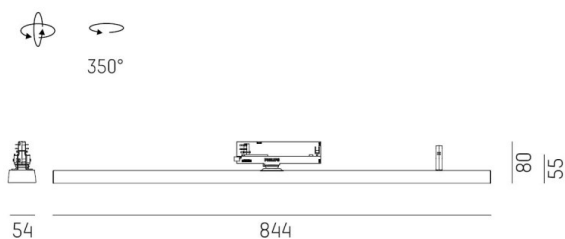

VARIDO 2

149-00102021904b

VARIDO 2 DARK TRACK TRACK SPOTLIGHT WITH 3 PH ADAPTER made of steel sheet, grey matt, similar to RAL 9004, Lens optics with vacuum deposited Dark reflector beam 66°, light output direct, UGR <19, swiveling 350°, with converter, max. 850mA, dimmability: Smart bluetooth, adapter/ceiling base grey, IP20

DRAWING

TECHNICAL DETAILS

System perform. [W]	32
Bulb type	LED
Luminous flux [lm]	3860
Current sec. [mA]	850
Colour temp. [K]	3000K
CRI	>80
UGR	<19
Optics	Lens optics with vacuum deposited Dark reflector
Designer	INHOUSE
Converter	with converter
Light output	direct
Beam angle [°]	66°
Voltage [V]	220-240V 50/60Hz
Material	steel sheet
Length [mm]	844
Width [mm]	54
Height [mm]	24
IP protection class	IP20
Voltage class	protection cl. II
Net weight [kg]	1,59
Colour lamp	grey matt
RAL	9004
Colour adapter/ceiling base	grey
EAN-Number	9010506112054
Lifetime [h]	L80 B10 50 000
Energy efficiency cl.	C
No. of luminaires B16A	50

LIGHT DISTRIBUTION CURVE

The values are rated values. Power and luminous flux are initially subject to a tolerance of +/- 10%. Colour temperature tolerance: +/- 150 K. The values apply to an ambient temperature of 25°C unless otherwise specified.