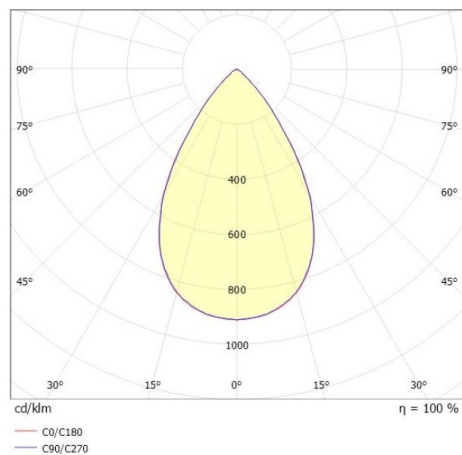

VARIDO 2

149-00102021904b

VARIDO 2 DARK TRACK TRACK SPOTLIGHT WITH 3 PH ADAPTER made of steel sheet, grey matt, similar to RAL 9004, Lens optics with vacuum deposited Dark reflector beam 66°, light output direct, UGR <19, swiveling 350°, with converter, max. 850mA, dimmability: Smart bluetooth, adapter/ceiling base grey, IP20

DRAWING

TECHNICAL DETAILS

System perform. [W]	32
Bulb type	LED
Luminous flux [lm]	3860
Current sec. [mA]	850
Colour temp. [K]	3000K
CRI	>80
UGR	<19
Optics	Lens optics with vacuum deposited Dark reflector
Designer	INHOUSE
Converter	with converter
Light output	direct
Beam angle [°]	66°
Voltage [V]	220-240V 50/60Hz
Material	steel sheet
Length [mm]	844
Width [mm]	54
Height [mm]	24
IP protection class	IP20
Voltage class	protection cl. II
Net weight [kg]	1,59
Colour lamp	grey matt
RAL	9004
Colour adapter/ceiling base	grey
EAN-Number	9010506112054
Lifetime [h]	L80 B10 50 000
Energy efficiency cl.	C
No. of luminaires B16A	50

LIGHT DISTRIBUTION CURVE

The values are rated values. Power and luminous flux are initially subject to a tolerance of +/- 10%. Colour temperature tolerance: +/- 150 K. The values apply to an ambient temperature of 25°C unless otherwise specified.