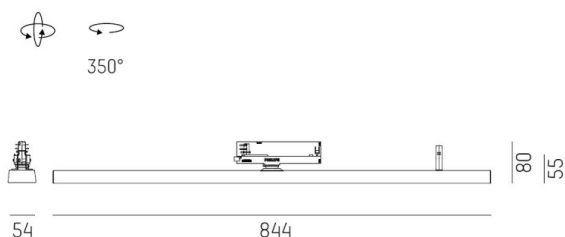

VARIDO 2

149-001020219050

VARIDO 2 DARK TRACK TRACK SPOTLIGHT WITH 3 PH ADAPTER made of steel sheet, white, similar to RAL 9016, Lens optics with vacuum deposited Dark reflector beam 66°, light output direct, UGR <19, swiveling 350°, with converter, max. 850mA, dimmability: not dimmable, adapter/ceiling base white, IP20

DRAWING

TECHNICAL DETAILS

System perform. [W]	32
Bulb type	LED
Luminous flux [lm]	3860
Current sec. [mA]	850
Colour temp. [K]	3000K
CRI	>80
UGR	<19
Optics	Lens optics with vacuum deposited Dark reflector
Designer	INHOUSE
Converter	with converter
Dimming	not dimmable
Light output	direct
Beam angle [°]	66°
Voltage [V]	220-240V 50/60Hz
Material	steel sheet
Length [mm]	844
Width [mm]	54
Height [mm]	24
IP protection class	IP20
Voltage class	protection cl. II
Net weight [kg]	1,49
Colour lamp	white
RAL	9016
Colour adapter/ceiling base	white
EAN-Number	9010506111989
Lifetime [h]	L80 B10 50 000
Energy efficiency cl.	C
No. of luminaires B16A	36

LIGHT DISTRIBUTION CURVE

The values are rated values. Power and luminous flux are initially subject to a tolerance of +/- 10%. Colour temperature tolerance: +/- 150 K. The values apply to an ambient temperature of 25°C unless otherwise specified.