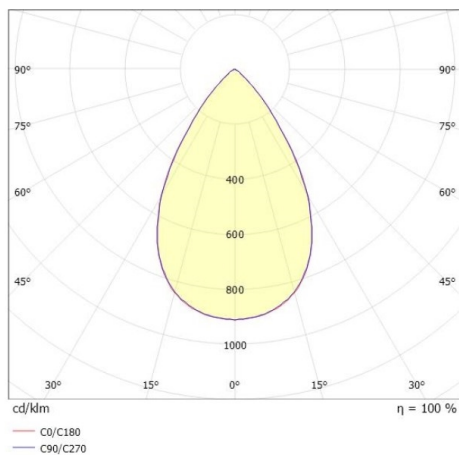

**VARIDO 2**

**149-00102021905p**

VARIDO 2 DARK TRACK SPOTLIGHT WITH 3 PH ADAPTER made of steel sheet, white, similar to RAL 9016, Lens optics with vacuum deposited Dark reflector beam 66°, light output direct, UGR <19, swiveling 350°, with converter, max. 850mA, dimmability: Pulse-DALI, adapter/ceiling base white, IP20

**DRAWING**

**TECHNICAL DETAILS**

System perform. [W]	32
Bulb type	LED
Luminous flux [lm]	3860
Current sec. [mA]	850
Colour temp. [K]	3000K
CRI	>80
UGR	<19
Optics	Lens optics with vacuum deposited Dark reflector
Designer	INHOUSE
Converter	with converter
Light output	direct
Beam angle [°]	66°
Voltage [V]	220-240V 50/60Hz
Material	steel sheet
Length [mm]	844
Width [mm]	54
Height [mm]	24
IP protection class	IP20
Voltage class	protection cl. II
Net weight [kg]	1,54
Colour lamp	white
RAL	9016
Colour adapter/ceiling base	white
EAN-Number	9010506112016
Lifetime [h]	L80 B10 50 000
Energy efficiency cl.	C
No. of luminaires B16A	50

**LIGHT DISTRIBUTION CURVE**

The values are rated values. Power and luminous flux are initially subject to a tolerance of +/- 10%. Colour temperature tolerance: +/- 150 K. The values apply to an ambient temperature of 25°C unless otherwise specified.