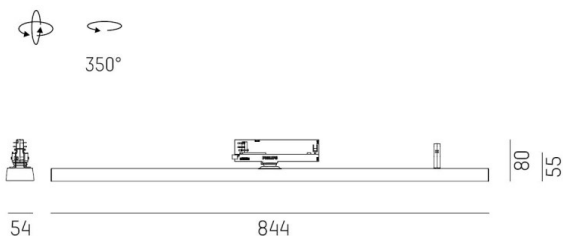

**VARIDO 2**

**149-00102021905p**

VARIDO 2 DARK TRACK SPOTLIGHT WITH 3 PH ADAPTER made of steel sheet, white, similar to RAL 9016, Lens optics with vacuum deposited Dark reflector beam 66°, light output direct, UGR <19, swiveling 350°, with converter, max. 850mA, dimmability: Pulse-DALI, adapter/ceiling base white, IP20

**DRAWING**

**TECHNICAL DETAILS**

System perform. [W]	32
Bulb type	LED
Luminous flux [lm]	3860
Current sec. [mA]	850
Colour temp. [K]	3000K
CRI	>80
UGR	<19
Optics	Lens optics with vacuum deposited Dark reflector
Designer	INHOUSE
Converter	with converter
Light output	direct
Beam angle [°]	66°
Voltage [V]	220-240V 50/60Hz
Material	steel sheet
Length [mm]	844
Width [mm]	54
Height [mm]	24
IP protection class	IP20
Voltage class	protection cl. II
Net weight [kg]	1,54
Colour lamp	white
RAL	9016
Colour adapter/ceiling base	white
EAN-Number	9010506112016
Lifetime [h]	L80 B10 50 000
Energy efficiency cl.	C
No. of luminaires B16A	50

**LIGHT DISTRIBUTION CURVE**

The values are rated values. Power and luminous flux are initially subject to a tolerance of +/- 10%. Colour temperature tolerance: +/- 150 K. The values apply to an ambient temperature of 25°C unless otherwise specified.