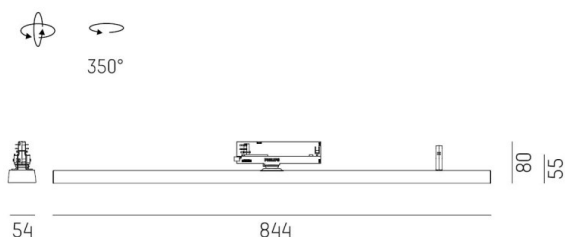

VARIDO 2

149-002030113040

VARIDO 2 ASYM TRACK TRACK SPOTLIGHT WITH 3 PH ADAPTER made of steel sheet, grey matt, similar to RAL 9004, decor grey, Lens optics with vacuum deposited synthetic reflector beam asymmetric, light output direct, swiveling 350°, with converter, max. 1050mA, dimmability: not dimmable, adapter/ceiling base grey, IP20

DRAWING

TECHNICAL DETAILS

System perform. [W]	31
Bulb type	LED
Luminous flux [lm]	2940
Current sec. [mA]	1050
Colour temp. [K]	2700K
CRI	>80
Optics	Lens optics with vacuum deposited synthetic reflector
Designer	INHOUSE
Converter	with converter
Dimming	not dimmable
Light output	direct
Beam angle [°]	asymmetrisch
Voltage [V]	220-240V 50/60Hz
Material	steel sheet
Length [mm]	844
Width [mm]	54
Height [mm]	24
IP protection class	IP20
Voltage class	protection cl. II
Net weight [kg]	1,53
Colour lamp	grey matt
RAL	9004
Colour adapter/ceiling base	grey
Colour decor	grey
EAN-Number	9010506112269
Lifetime [h]	L80 B10 50 000
Energy efficiency cl.	C
No. of luminaires B16A	50

LIGHT DISTRIBUTION CURVE

The values are rated values. Power and luminous flux are initially subject to a tolerance of +/- 10%. Colour temperature tolerance: +/- 150 K. The values apply to an ambient temperature of 25°C unless otherwise specified.