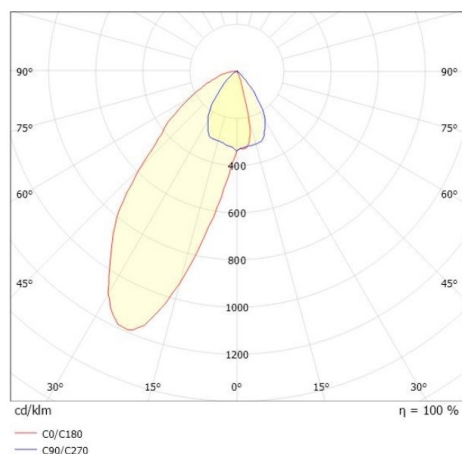

VARIDO 2

149-002030113040

VARIDO 2 ASYM TRACK TRACK SPOTLIGHT WITH 3 PH ADAPTER made of steel sheet, grey matt, similar to RAL 9004, decor grey, Lens optics with vacuum deposited synthetic reflector beam asymmetric, light output direct, swiveling 350°, with converter, max. 1050mA, dimmability: not dimmable, adapter/ceiling base grey, IP20

DRAWING

TECHNICAL DETAILS

System perform. [W]	31
Bulb type	LED
Luminous flux [lm]	2940
Current sec. [mA]	1050
Colour temp. [K]	2700K
CRI	>80
Optics	Lens optics with vacuum deposited synthetic reflector
Designer	INHOUSE
Converter	with converter
Dimming	not dimmable
Light output	direct
Beam angle [°]	asymmetrisch
Voltage [V]	220-240V 50/60Hz
Material	steel sheet
Length [mm]	844
Width [mm]	54
Height [mm]	24
IP protection class	IP20
Voltage class	protection cl. II
Net weight [kg]	1,53
Colour lamp	grey matt
RAL	9004
Colour adapter/ceiling base	grey
Colour decor	grey
EAN-Number	9010506112269
Lifetime [h]	L80 B10 50 000
Energy efficiency cl.	C
No. of luminaires B16A	50

LIGHT DISTRIBUTION CURVE

The values are rated values. Power and luminous flux are initially subject to a tolerance of +/- 10%. Colour temperature tolerance: +/- 150 K. The values apply to an ambient temperature of 25°C unless otherwise specified.