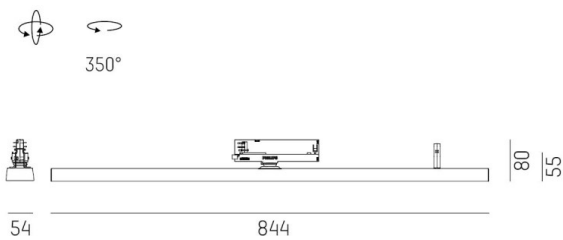

VARIDO 2

149-00203011304b

VARIDO 2 ASYM TRACK TRACK SPOTLIGHT WITH 3 PH ADAPTER made of steel sheet, grey matt, similar to RAL 9004, decor grey, Lens optics with vacuum deposited synthetic reflector beam asymmetric, light output direct, swiveling 350°, with converter, max. 1050mA, dimmability: Smart bluetooth, adapter/ceiling base grey, IP20

DRAWING

TECHNICAL DETAILS

System perform. [W]	31
Bulb type	LED
Luminous flux [lm]	2940
Current sec. [mA]	1050
Colour temp. [K]	2700K
CRI	>80
Optics	Lens optics with vacuum deposited synthetic reflector
Designer	INHOUSE
Converter	with converter
Light output	direct
Beam angle [°]	asymmetrisch
Voltage [V]	220-240V 50/60Hz
Material	steel sheet
Length [mm]	844
Width [mm]	54
Height [mm]	24
IP protection class	IP20
Voltage class	protection cl. II
Net weight [kg]	1,63
Colour lamp	grey matt
RAL	9004
Colour adapter/ceiling base	grey
Colour decor	grey
EAN-Number	9010506112320
Lifetime [h]	L80 B10 50 000
Energy efficiency cl.	C
No. of luminaires B16A	50

LIGHT DISTRIBUTION CURVE

The values are rated values. Power and luminous flux are initially subject to a tolerance of +/- 10%. Colour temperature tolerance: +/- 150 K. The values apply to an ambient temperature of 25°C unless otherwise specified.