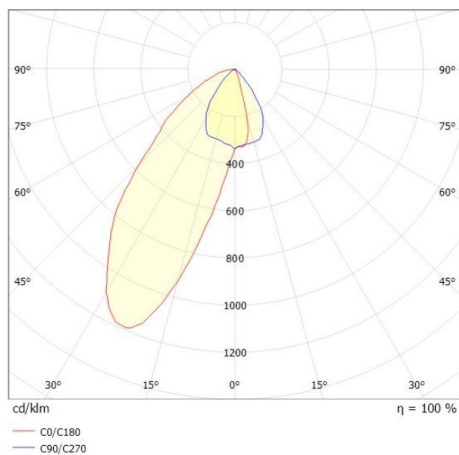

VARIDO 2

149-00203011304b

VARIDO 2 ASYM TRACK TRACK SPOTLIGHT WITH 3 PH ADAPTER made of steel sheet, grey matt, similar to RAL 9004, decor grey, Lens optics with vacuum deposited synthetic reflector beam asymmetric, light output direct, swiveling 350°, with converter, max. 1050mA, dimmability: Smart bluetooth, adapter/ceiling base grey, IP20

DRAWING

TECHNICAL DETAILS

System perform. [W]	31
Bulb type	LED
Luminous flux [lm]	2940
Current sec. [mA]	1050
Colour temp. [K]	2700K
CRI	>80
Optics	Lens optics with vacuum deposited synthetic reflector
Designer	INHOUSE
Converter	with converter
Light output	direct
Beam angle [°]	asymmetrisch
Voltage [V]	220-240V 50/60Hz
Material	steel sheet
Length [mm]	844
Width [mm]	54
Height [mm]	24
IP protection class	IP20
Voltage class	protection cl. II
Net weight [kg]	1,63
Colour lamp	grey matt
RAL	9004
Colour adapter/ceiling base	grey
Colour decor	grey
EAN-Number	9010506112320
Lifetime [h]	L80 B10 50 000
Energy efficiency cl.	C
No. of luminaires B16A	50

LIGHT DISTRIBUTION CURVE

The values are rated values. Power and luminous flux are initially subject to a tolerance of +/- 10%. Colour temperature tolerance: +/- 150 K. The values apply to an ambient temperature of 25°C unless otherwise specified.