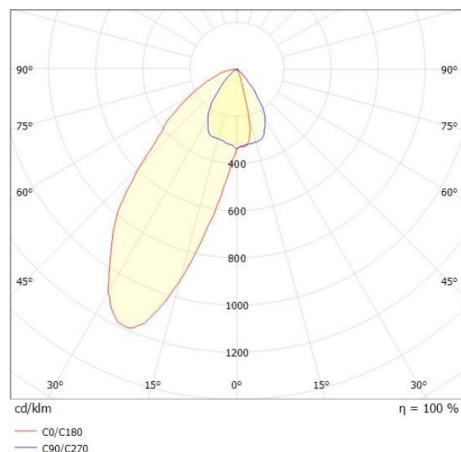

VARIDO 2

149-00203011304p

VARIDO 2 ASYM TRACK TRACK SPOTLIGHT WITH 3 PH ADAPTER made of steel sheet, grey matt, similar to RAL 9004, decor grey, Lens optics with vacuum deposited synthetic reflector beam asymmetric, light output direct, swiveling 350°, with converter, max. 1050mA, dimmability: Pulse-DALI, adapter/ceiling base grey, IP20

DRAWING

TECHNICAL DETAILS

System perform. [W]	31
Bulb type	LED
Luminous flux [lm]	2940
Current sec. [mA]	1050
Colour temp. [K]	2700K
CRI	>80
Optics	Lens optics with vacuum deposited synthetic reflector
Designer	INHOUSE
Converter	with converter
Light output	direct
Beam angle [°]	asymmetrisch
Voltage [V]	220-240V 50/60Hz
Material	steel sheet
Length [mm]	844
Width [mm]	54
Height [mm]	24
IP protection class	IP20
Voltage class	protection cl. II
Net weight [kg]	1,58
Colour lamp	grey matt
RAL	9004
Colour adapter/ceiling base	grey
Colour decor	grey
EAN-Number	9010506112290
Lifetime [h]	L80 B10 50 000
Energy efficiency cl.	C
No. of luminaires B16A	50

LIGHT DISTRIBUTION CURVE

The values are rated values. Power and luminous flux are initially subject to a tolerance of +/- 10%. Colour temperature tolerance: +/- 150 K. The values apply to an ambient temperature of 25°C unless otherwise specified.