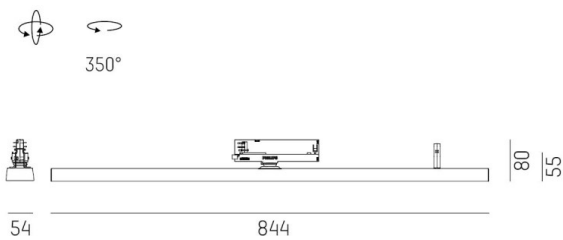

**VARIDO 2**

**149-002030113050**

VARIDO 2 ASYM TRACK TRACK SPOTLIGHT WITH 3 PH ADAPTER made of steel sheet, white, similar to RAL 9016, decor white, Lens optics with vacuum deposited synthetic reflector beam asymmetric, light output direct, swiveling 350°, with converter, max. 1050mA, dimmability: not dimmable, adapter/ceiling base white, IP20

**DRAWING**

**TECHNICAL DETAILS**

System perform. [W]	31
Bulb type	LED
Luminous flux [lm]	2940
Current sec. [mA]	1050
Colour temp. [K]	2700K
CRI	>80
Optics	Lens optics with vacuum deposited synthetic reflector
Designer	INHOUSE
Converter	with converter
Dimming	not dimmable
Light output	direct
Beam angle [°]	asymmetrisch
Voltage [V]	220-240V 50/60Hz
Material	steel sheet
Length [mm]	844
Width [mm]	54
Height [mm]	24
IP protection class	IP20
Voltage class	protection cl. II
Net weight [kg]	1,53
Colour lamp	white
RAL	9016
Colour adapter/ceiling base	white
Colour decor	white
EAN-Number	9010506112252
Lifetime [h]	L80 B10 50 000
Energy efficiency cl.	C
No. of luminaires B16A	35

**LIGHT DISTRIBUTION CURVE**

The values are rated values. Power and luminous flux are initially subject to a tolerance of +/- 10%. Colour temperature tolerance: +/- 150 K. The values apply to an ambient temperature of 25°C unless otherwise specified.