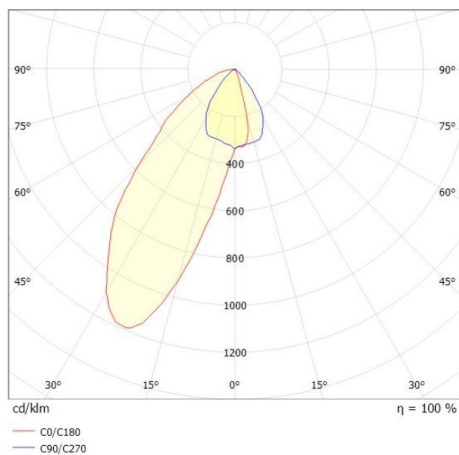

**VARIDO 2**

**149-002030113050**

VARIDO 2 ASYM TRACK TRACK SPOTLIGHT WITH 3 PH ADAPTER made of steel sheet, white, similar to RAL 9016, decor white, Lens optics with vacuum deposited synthetic reflector beam asymmetric, light output direct, swiveling 350°, with converter, max. 1050mA, dimmability: not dimmable, adapter/ceiling base white, IP20

**DRAWING**

**TECHNICAL DETAILS**

System perform. [W]	31
Bulb type	LED
Luminous flux [lm]	2940
Current sec. [mA]	1050
Colour temp. [K]	2700K
CRI	>80
Optics	Lens optics with vacuum deposited synthetic reflector
Designer	INHOUSE
Converter	with converter
Dimming	not dimmable
Light output	direct
Beam angle [°]	asymmetrisch
Voltage [V]	220-240V 50/60Hz
Material	steel sheet
Length [mm]	844
Width [mm]	54
Height [mm]	24
IP protection class	IP20
Voltage class	protection cl. II
Net weight [kg]	1,53
Colour lamp	white
RAL	9016
Colour adapter/ceiling base	white
Colour decor	white
EAN-Number	9010506112252
Lifetime [h]	L80 B10 50 000
Energy efficiency cl.	C
No. of luminaires B16A	35

**LIGHT DISTRIBUTION CURVE**

The values are rated values. Power and luminous flux are initially subject to a tolerance of +/- 10%. Colour temperature tolerance: +/- 150 K. The values apply to an ambient temperature of 25°C unless otherwise specified.