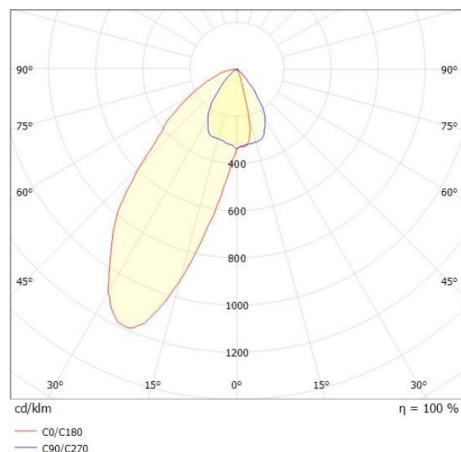

VARIDO 2

149-00203011305b

VARIDO 2 ASYM TRACK TRACK SPOTLIGHT WITH 3 PH ADAPTER made of steel sheet, white, similar to RAL 9016, decor white, Lens optics with vacuum deposited synthetic reflector beam asymmetric, light output direct, swiveling 350°, with converter, max. 1050mA, dimmability: Smart bluetooth, adapter/ceiling base white, IP20

DRAWING

TECHNICAL DETAILS

System perform. [W]	31
Bulb type	LED
Luminous flux [lm]	2940
Current sec. [mA]	1050
Colour temp. [K]	2700K
CRI	>80
Optics	Lens optics with vacuum deposited synthetic reflector
Designer	INHOUSE
Converter	with converter
Light output	direct
Beam angle [°]	asymmetrisch
Voltage [V]	220-240V 50/60Hz
Material	steel sheet
Length [mm]	844
Width [mm]	54
Height [mm]	24
IP protection class	IP20
Voltage class	protection cl. II
Net weight [kg]	2,37
Colour lamp	white
RAL	9016
Colour adapter/ceiling base	white
Colour decor	white
EAN-Number	9010506112313
Lifetime [h]	L80 B10 50 000
Energy efficiency cl.	C
No. of luminaires B16A	50

LIGHT DISTRIBUTION CURVE

The values are rated values. Power and luminous flux are initially subject to a tolerance of +/- 10%. Colour temperature tolerance: +/- 150 K. The values apply to an ambient temperature of 25°C unless otherwise specified.