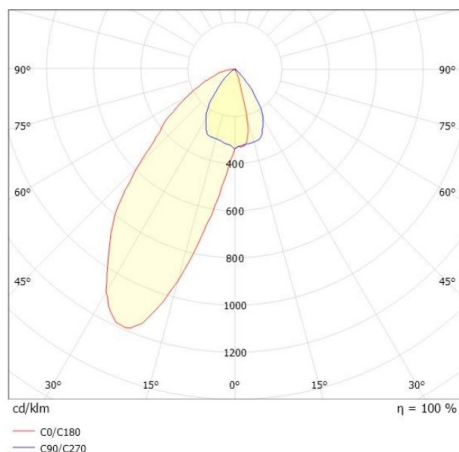

VARIDO 2

149-00203011305p

VARIDO 2 ASYM TRACK TRACK SPOTLIGHT WITH 3 PH ADAPTER made of steel sheet, white, similar to RAL 9016, decor white, Lens optics with vacuum deposited synthetic reflector beam asymmetric, light output direct, swiveling 350°, with converter, max. 1050mA, dimmability: Pulse-DALI, adapter/ceiling base white, IP20

DRAWING

TECHNICAL DETAILS

System perform. [W]	31
Bulb type	LED
Luminous flux [lm]	2940
Current sec. [mA]	1050
Colour temp. [K]	2700K
CRI	>80
Optics	Lens optics with vacuum deposited synthetic reflector
Designer	INHOUSE
Converter	with converter
Light output	direct
Beam angle [°]	asymmetrisch
Voltage [V]	220-240V 50/60Hz
Material	steel sheet
Length [mm]	844
Width [mm]	54
Height [mm]	24
IP protection class	IP20
Voltage class	protection cl. II
Net weight [kg]	1,58
Colour lamp	white
RAL	9016
Colour adapter/ceiling base	white
Colour decor	white
EAN-Number	9010506112283
Lifetime [h]	L80 B10 50 000
Energy efficiency cl.	C
No. of luminaires B16A	50

LIGHT DISTRIBUTION CURVE

The values are rated values. Power and luminous flux are initially subject to a tolerance of +/- 10%. Colour temperature tolerance: +/- 150 K. The values apply to an ambient temperature of 25°C unless otherwise specified.