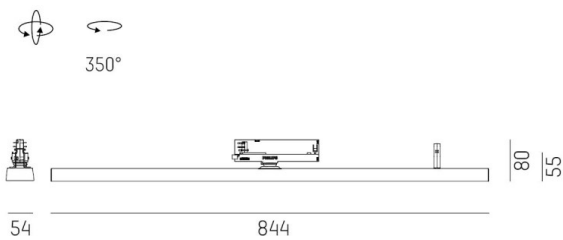

VARIDO 2

149-00203011305p

VARIDO 2 ASYM TRACK TRACK SPOTLIGHT WITH 3 PH ADAPTER made of steel sheet, white, similar to RAL 9016, decor white, Lens optics with vacuum deposited synthetic reflector beam asymmetric, light output direct, swiveling 350°, with converter, max. 1050mA, dimmability: Pulse-DALI, adapter/ceiling base white, IP20

DRAWING

TECHNICAL DETAILS

System perform. [W]	31
Bulb type	LED
Luminous flux [lm]	2940
Current sec. [mA]	1050
Colour temp. [K]	2700K
CRI	>80
Optics	Lens optics with vacuum deposited synthetic reflector
Designer	INHOUSE
Converter	with converter
Light output	direct
Beam angle [°]	asymmetrisch
Voltage [V]	220-240V 50/60Hz
Material	steel sheet
Length [mm]	844
Width [mm]	54
Height [mm]	24
IP protection class	IP20
Voltage class	protection cl. II
Net weight [kg]	1,58
Colour lamp	white
RAL	9016
Colour adapter/ceiling base	white
Colour decor	white
EAN-Number	9010506112283
Lifetime [h]	L80 B10 50 000
Energy efficiency cl.	C
No. of luminaires B16A	50

LIGHT DISTRIBUTION CURVE

The values are rated values. Power and luminous flux are initially subject to a tolerance of +/- 10%. Colour temperature tolerance: +/- 150 K. The values apply to an ambient temperature of 25°C unless otherwise specified.