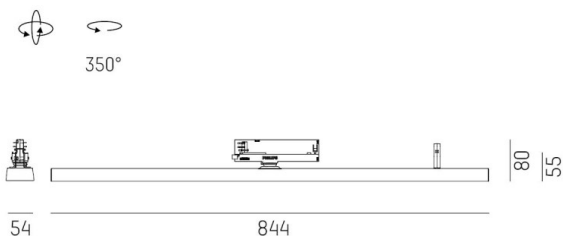

VARIDO 2

149-002030113060

VARIDO 2 ASYM TRACK TRACK SPOTLIGHT WITH 3 PH ADAPTER made of steel sheet, black matt, similar to RAL 9005, decor black, Lens optics with vacuum deposited synthetic reflector beam asymmetric, light output direct, swiveling 350°, with converter, max. 1050mA, dimmability: not dimmable, adapter/ceiling base black, IP20

DRAWING

TECHNICAL DETAILS

System perform. [W]	31
Bulb type	LED
Luminous flux [lm]	2940
Current sec. [mA]	1050
Colour temp. [K]	2700K
CRI	>80
Optics	Lens optics with vacuum deposited synthetic reflector
Designer	INHOUSE
Converter	with converter
Dimming	not dimmable
Light output	direct
Beam angle [°]	asymmetrisch
Voltage [V]	220-240V 50/60Hz
Material	steel sheet
Length [mm]	844
Width [mm]	54
Height [mm]	24
IP protection class	IP20
Voltage class	protection cl. II
Net weight [kg]	1,53
Colour lamp	black matt
RAL	9005
Colour adapter/ceiling base	black
Colour decor	black
EAN-Number	9010506112245
Lifetime [h]	L80 B10 50 000
Energy efficiency cl.	C
No. of luminaires B16A	35

LIGHT DISTRIBUTION CURVE

The values are rated values. Power and luminous flux are initially subject to a tolerance of +/- 10%. Colour temperature tolerance: +/- 150 K. The values apply to an ambient temperature of 25°C unless otherwise specified.