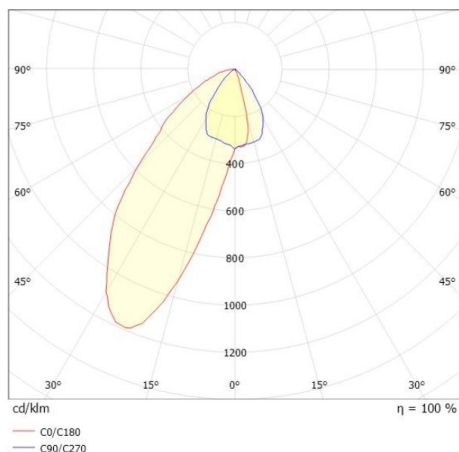

VARIDO 2

149-002030113060

VARIDO 2 ASYM TRACK TRACK SPOTLIGHT WITH 3 PH ADAPTER made of steel sheet, black matt, similar to RAL 9005, decor black, Lens optics with vacuum deposited synthetic reflector beam asymmetric, light output direct, swiveling 350°, with converter, max. 1050mA, dimmability: not dimmable, adapter/ceiling base black, IP20

DRAWING

TECHNICAL DETAILS

System perform. [W]	31
Bulb type	LED
Luminous flux [lm]	2940
Current sec. [mA]	1050
Colour temp. [K]	2700K
CRI	>80
Optics	Lens optics with vacuum deposited synthetic reflector
Designer	INHOUSE
Converter	with converter
Dimming	not dimmable
Light output	direct
Beam angle [°]	asymmetrisch
Voltage [V]	220-240V 50/60Hz
Material	steel sheet
Length [mm]	844
Width [mm]	54
Height [mm]	24
IP protection class	IP20
Voltage class	protection cl. II
Net weight [kg]	1,53
Colour lamp	black matt
RAL	9005
Colour adapter/ceiling base	black
Colour decor	black
EAN-Number	9010506112245
Lifetime [h]	L80 B10 50 000
Energy efficiency cl.	C
No. of luminaires B16A	35

LIGHT DISTRIBUTION CURVE

The values are rated values. Power and luminous flux are initially subject to a tolerance of +/- 10%. Colour temperature tolerance: +/- 150 K. The values apply to an ambient temperature of 25°C unless otherwise specified.